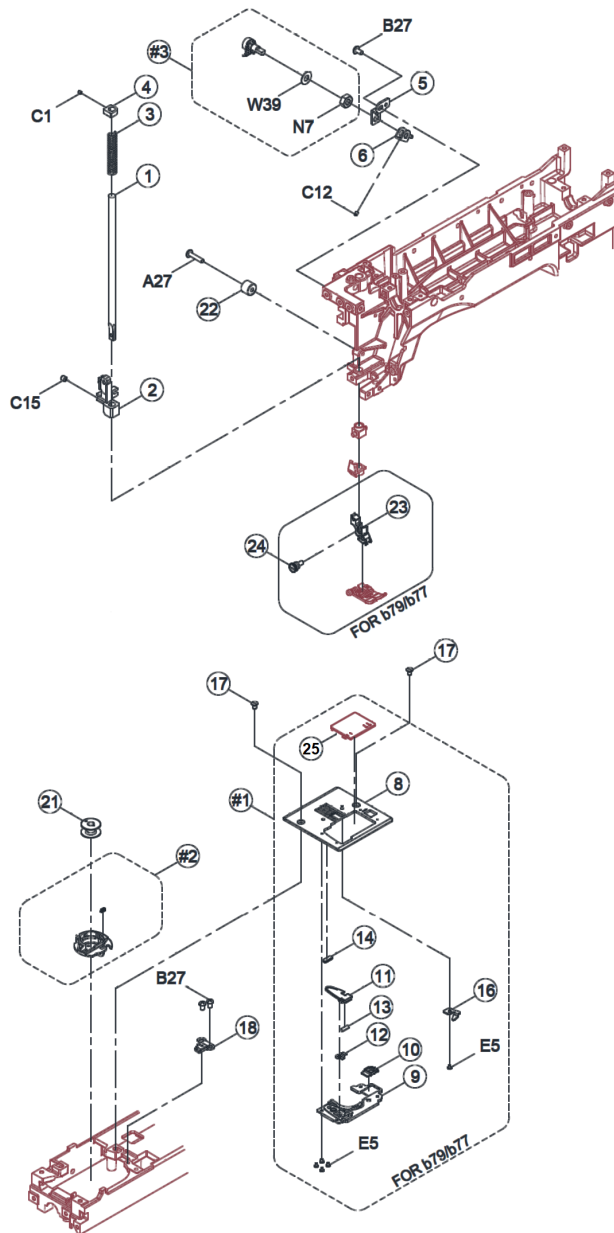

b77

Presser foot bar

Pos	Item number	Description	Supplier Part no.
-1	5020209918	Needle Plate b77/b79	CJBA014000
-2	5020209511	Bobbin case	CJA0244000
-3	5020209499	Presser Bar Position Control cpl	008CJA0038
1	5020209493	Presser Bar	R1A0163002
2	5020209494	Presser Bar Bracket	CJA0773000
3	5020209495	Presser Bar Spring	CJA1353003
4	5020209496	Presser Bar Lifter Stopper	CJA0783000
5	5020209498	VR Fixed Plate	CJA0543006
6	5020209712	Rotate Drive Crank cpl	CJA0525000
8	5020209500	Needle Plate	CJA1873004
9	5020209503	NEEDLE PLATE SUPPORTER	CJBA163582
10	5020209505	Needle Plate Cover Open	Q6G0113582
11	CJBA173582	Thread Guide Stand	
12	5020209507	Press Plate	H7B0073000
13	5020210209	Cutter	V630593000
14	5020209508	Lower Threader Cutter Brush	H7A0033000
16	5020209983	Downholder	H7A1283002
17	5020210409	Screw	0042415801
18	5020209510	Bobbin Case Plate (2) cpl	CJBA134000
24	5020208184	Bobbin 1 Pc Unpacked	006H1B0004
21	5020209311	BOBBINS 10 PCS. PACKED	U2-FS3-069
22	5020209512	Presser Bar Lifter Lever	CJB0043000
23	5020209514	Presser-Foot Holder	CJA1705000
23	5020210440	Presser foot holder	CJA1705000-02
24	5020209515	Shank Set Screw	R1A2573001
25	5020209416	Needle Plate Cover	CJBA013031
A27	5020209513	Screw (M4*0.7*L15)	004240466
B27	5020206110	Screw (M4*0.7*L6)	004240056
C1	5020209755	Screw (M3*0.5*L3)	004230433
C12	5020206113	Screw (M4*0.7*L6)	004240223
C15	5020206117	Screw (M5*0.8*L5)	004250203
E5	5020209504	Set Screw (M2*0.4*L3)	0042200016
N7	0048700108	Nut (M7x0.75 t=2.1)	
W39	0043002908	Washer (7.2x12x0.4)