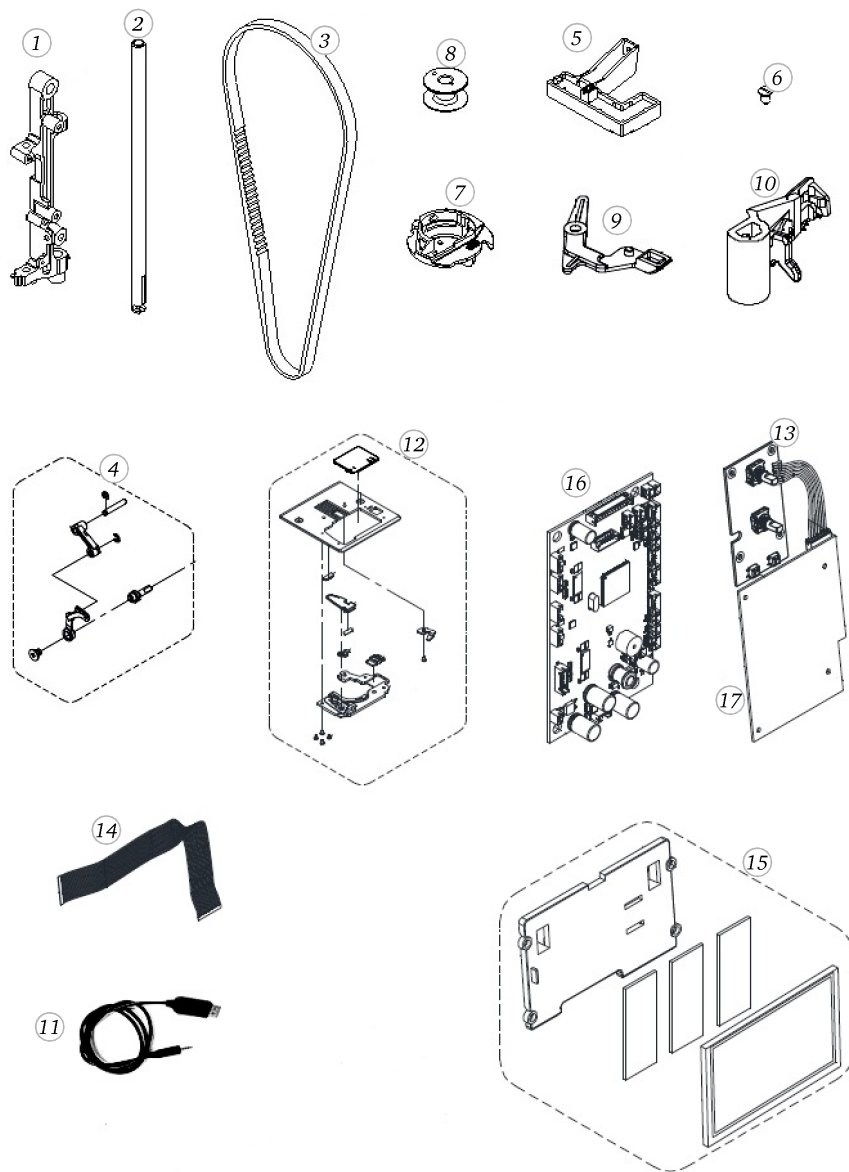

b77

Recommended Spare Parts

Pos	Item number	Description	Supplier Part no.
1	5020209553	NEEDLE BAR SUPPORTER	CJA0553000
2	5020209554	NEEDLE BAR	CJB0473000
3	5020209482	MOTOR DRIVE BELT	00751602M5
4	5020209492	Thread Take-Up Lever cpl	Q6D0364000
4	5020210408	THREAD TAKE-UP LEVER CPL.	CJB0094000
5	5020209659	LED cpl. with cover	CJB0065000
6	5020205866	Set Screw (M4X6)	004240851
7	5020209511	Bobbin case	CJA0244000
8	5020209311	BOBBINS 10 PCS. PACKED	U2-FS3-069
9	5020209456	Feed Dog Lever	CJA1053000
10	5020209565	THREADING PLATE CPL.	CJB0505429
11	5020209902	USB Cable	008CJB0027
12	5020209918	Needle Plate b77/b79	CJBA014000
13	5020209403	XY Needle Displacement Board	008CJB0006
14	5020209398	FPC Line	008CJB0004
15	5020209981	TFT Module cpl	CJB0785000
16	5020209764	Main PCB	008CJB0014
17	5020209401	I/O Board b77	008CJB0007