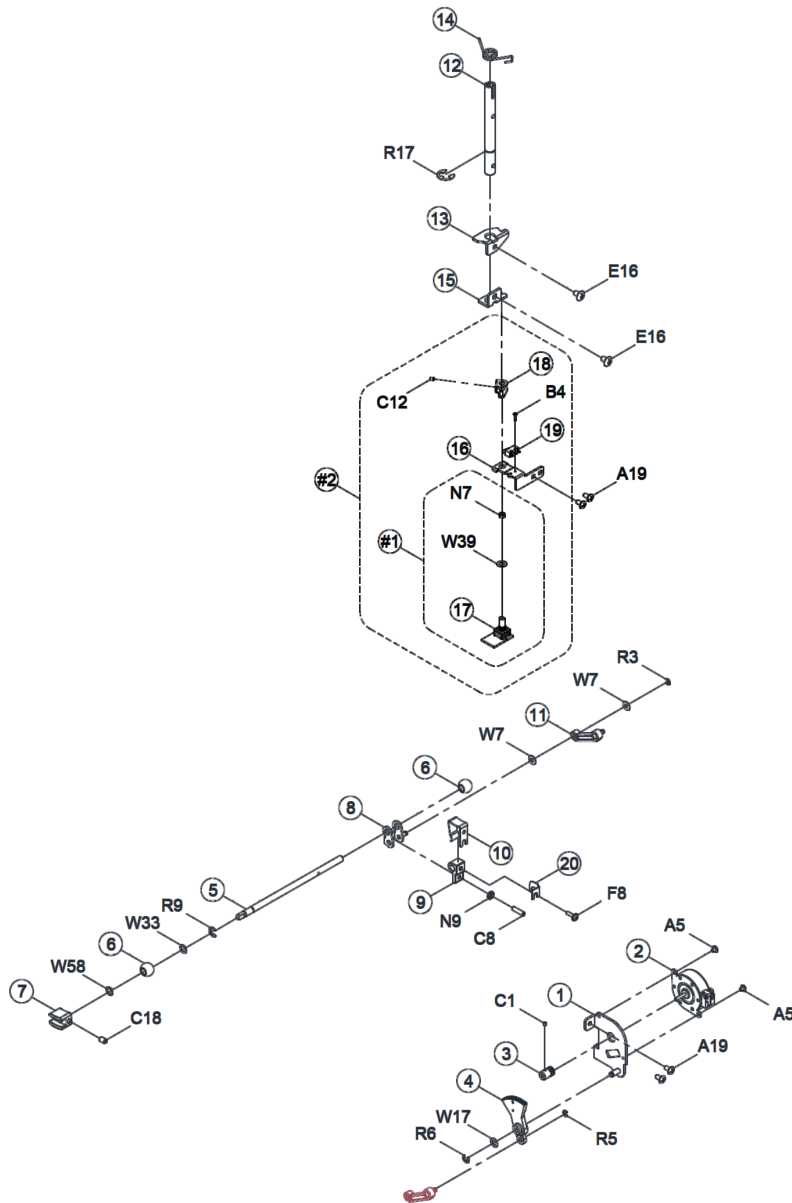

Feed dog unit

Pos	Item number	Description	Supplier Part no.
-1	5020209711	KNEE LIFTER SENSOR	008CJA0039
-2	5020210497	Knee Lifter Encoder cpl	CJA1094000
1	5020209684	PULSE SUPPORT PLATE COMPLETE	CJA0935000
2	5020209685	PULSE MOTOR	001H7B0003
3	5020209687	PULSE MOTOR GEAR COMPLETE	CAA1713000
4	5020209689	FEED ROCK CRANK GEAR	CJA0153582
5	5020209692	FEED REGULATING SHAFT	CJA0943000
6	5020209694	FEED REGULATING SHAFT BUSHING	F30373000
7	5020209695	FEED REGULATING	CHA0403000
8	5020209697	FEED REGULATING CRANK (2) COMPLETE	CJB0495000
9	5020209698	FEED REGULATING CRANK (1)	H7C0313000
10	5020209700	FEED REGULATING CRANK SPRING	H7C0333003
11	5020209703	FEED ROCK SHAFT COMPLETE	CJA0955000
12	5020210416	KNEE LIFTER SHAFT	CJA1113002
13	5020209706	KNEE LIFTER DRIVE CRANK(A)	CJA1133000
14	5020209975	Knne lifter spring	CJA1103003
15	5020209708	KNEE LIFTER DRIVE CRANK(B)	CJA1143000
16	5020209710	ENCODER FIXED PLATE	CJA1093000
18	5020209712	Rotate Drive Crank cpl	CJA0525000
19	5020209713	MICRO SWITCH COMPLETE	008CJA0030
20	5020210417	GASKET OF FEED REGULATING CRANK	CJB0663000
A5	5020209828	Screw(M3*0.5*4A)	0042300066
A19	5020206112	Screw (M4*0.7*L8)	004240106
B4	5020209107	Screw (M2*0.4*7.5)	004220112
C1	5020209755	Screw (M3*0.5*L3)	004230433
C8	5020209701	SCREW	0042415403
C12	5020206113	Screw (M4*0.7*L6)	004240223
C18	0042500473	Screw (M5*0.8*L8)	
E16	5020200713	SET SCREW	004250086
F8	5020209704	Screw (M3*0.5 L=12)	004230776
N7	0048700108	Nut (M7x0.75 t=2.1)	
N9	5020209699	Nut (M4*0.7*2.1)	0048400070
R3	5020209524	E-RING (ETW-3, □3.2*□7*0.5)	003011033
R5	5020206095	E-Ring (ETW-3, □3.2*□7*0.6)	003010036