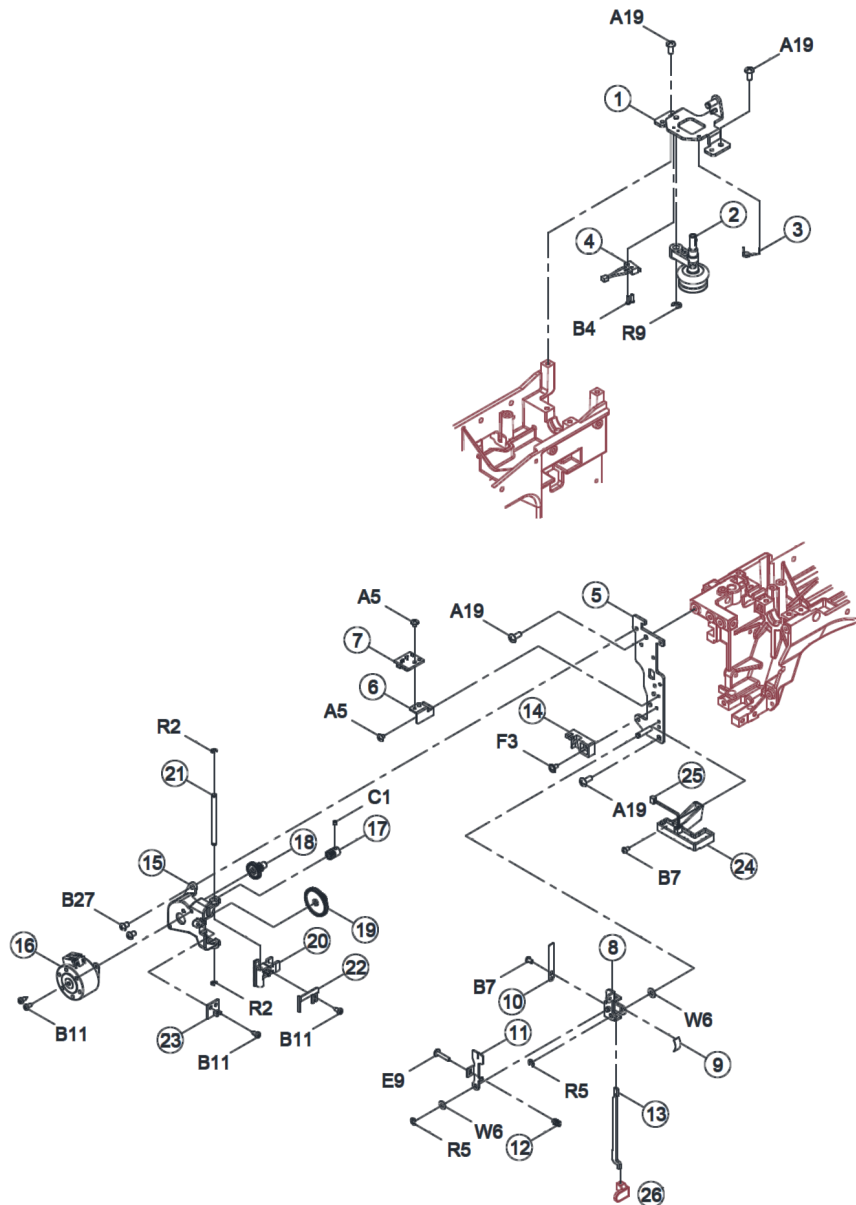

Bobbinwinder

Pos	Item number	Description	Supplier Part no.
1	5020210414	BOBBIN WINDER HOLDER CPL.	CAA0765000
2	5020209630	BOBBIN WINDER CRANK CPL.	CAA1555000
3	5020209631	BOBBIN WINDER CRANK SPRING	H1D0723003
4	5020209632	MICRO SWITCH COMPLETE	008CJA0012
5	5020209633	BH LEVER PLATE COMPLETE	CJA1495000
6	5020209635	MICRO SWITCH PLATE(BH)	CJA1223006
7	5020209637	PHOTO SENSOR COMPLETE(B/H)	008CJA0022
8	5020209638	BH Lever Crank Complete	H7A0425000
9	5020209639	BH Spring	E1A1483003
10	5020209640	BH LEVER CRANK SPRING	CFA1053000
11	5020209642	Photo Plate	H7A0413003
12	5020209643	PULSE SUPPORT SPRING	D3B1293003
13	5020209133	BH Lever	P3C0183002
14	5020209646	KI Bewegung Kurbel	P3C0203209
15	5020209648	AUTO PRESSER BAR LIFTER SUPPORTER PLATE	CJA0985000
16	5020209649	PULSE MOTOR	001CJA0001
17	5020209650	PULSE MOTOR GEAR	CJA0053000
18	5020209652	PRESSER BAR DECELERATION GEAR	CJA0083582
19	5020209653	PRESSER BAR GEAR	CJA0093582
20	5020209654	PRESSER BAR LIFTER RACK	CJA1333582
21	5020209655	PRESSER BAR LIFTER GEAR SHAFT	CJA1343003
22	5020209657	PRESSER BAR LIFTER PLATE	CJA1383003
23	5020209658	Photo Sensor Cpl needle threader	008CJA0021
24	5020209659	LED cpl. with cover	CJB0065000
25	5020209660	LED cable	008CJA0006
26	5020209446	BH Lever Button	CJBA023429
A5	5020209828	Screw(M3*0.5*4A)	0042300066
A19	5020206112	Screw (M4*0.7*L8)	004240106
B4	5020209107	Screw (M2*0.4*7.5)	004220112
B7	5020209641	Set Screw (M3*5B)	004230056
B11	5020209752	Screw (M3*8)	004230872
B27	5020206110	Screw (M4*0.7*L6)	004240056
C1	5020209755	Screw (M3*0.5*L3)	004230433