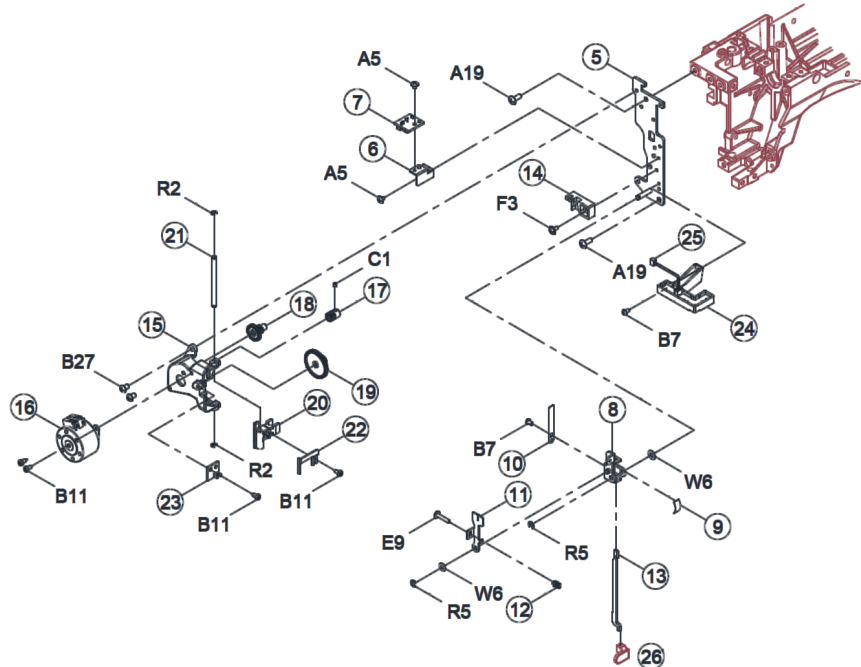

Bobbinwinder

Pos	Item number	Description	Supplier Part no.
E9	5020209644	Set Screw (M3*0.5*L16)	004230596
F3	5020209647	Screw (M3*0.5*L6)	004230816
R2	5020209656	B25 RING (E-2.5)	003010253
R5	5020206095	E-Ring (ETW-3, □3.2*□7*0.6)	003010036
R9	5020207869	E-Ring (ETW-5, □5*□11*0.6)	003010053
W6	5020209645	Washer (4*8*0.5)	004300096