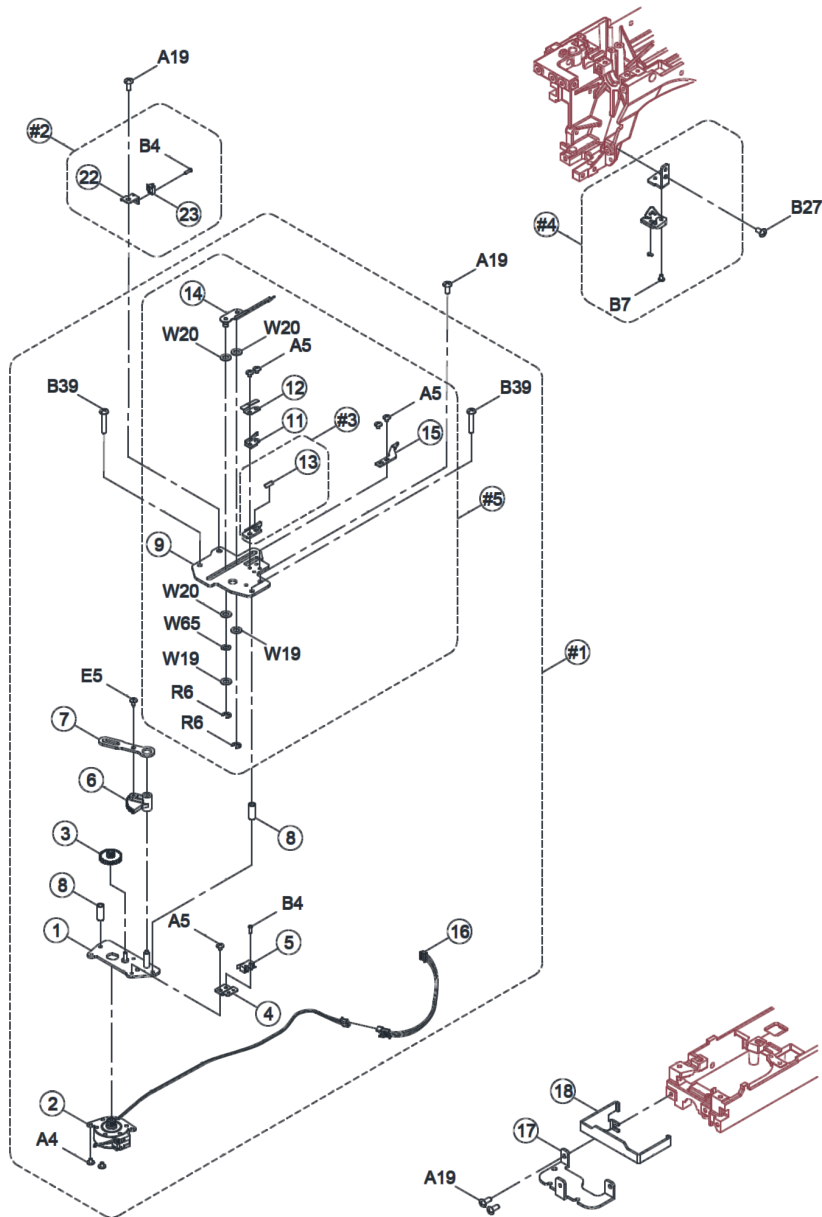

Thread cutting

Pos	Item number	Description	Supplier Part no.
-1	5020209925	Auto Cutter cpl	CJA1565000
-2	5020209926	Micro Switch plate cpl	CJA1895000
-3	5020209597	Fixed Bracket Complete	CJB0415000
-4	5020209607	THREAD-CUTTER-COMplete	GJA1714892
-4	5020210390	THREAD CUTTER COMPLETE	CJA171489-01
-5	5020210003	AUTO CUTTER SET	CJA1935000
1	5020209586	PULSE MOTOR PLATE COMPLETE	CJA1555000
2	5020209587	MOTOR	001H7A0006
3	5020209589	Lower Thread Gear	H7A0293000
4	5020209590	TRIMMER MICRO SWITCH SUPPORTER	H7A0723003
5	5020209591	MICRO SWITCH COMPLETE	008CJA0013
6	5020209592	MOVABLE CUTTER GEAR	H7A0183000
7	5020209593	MOVABLE CUTTER CRANK	H7A0253006
8	5020209595	SLEEVE	H7A0283006
9	5020209596	MOVEABLE CUTTER PLATE	CJA1573006
11	5020209598	SPLINT	H7B0353000
12	5020209599	MOVABLE KNIFE PLATE	H7A0243000
13	5020205828	Thread Cutter	CHA1643000
14	5020209600	MOVABLE CUTTER COMPLETE	CJB0435000
15	5020209601	ROTARY HOOK PLATE (1)	CJA1583002-01
16	5020209609	MOTOR CABLE	008CJB0011
17	5020209606	PULSE MOTOR BRACKET	CJA1313003
18	5020210386	FREE ARM COVER SUPPORTER	CJB0693008
22	5020209610	MICRO SWITCH PLATE	CJA1893000
23	5020209611	MICRO SWITCH COMPLETE	008CJA0015
A4	5020209796	SCREW	0042300508
A5	5020209828	Screw(M3*0.5*4A)	0042300066
A19	5020206112	Screw (M4*0.7*L8)	004240106
B4	5020209107	Screw (M2*0.4*7.5)	004220112
B7	5020209641	Set Screw (M3*5B)	004230056
B27	5020206110	Screw (M4*0.7*L6)	004240056
B39	5020209604	SET SCREW	0042415208
E5	5020209419	Screw (M3*0.5*L8.5)	004230216
R6	5020207868	E-Ring (ETW-4, □4*□9*0.6)	003010043