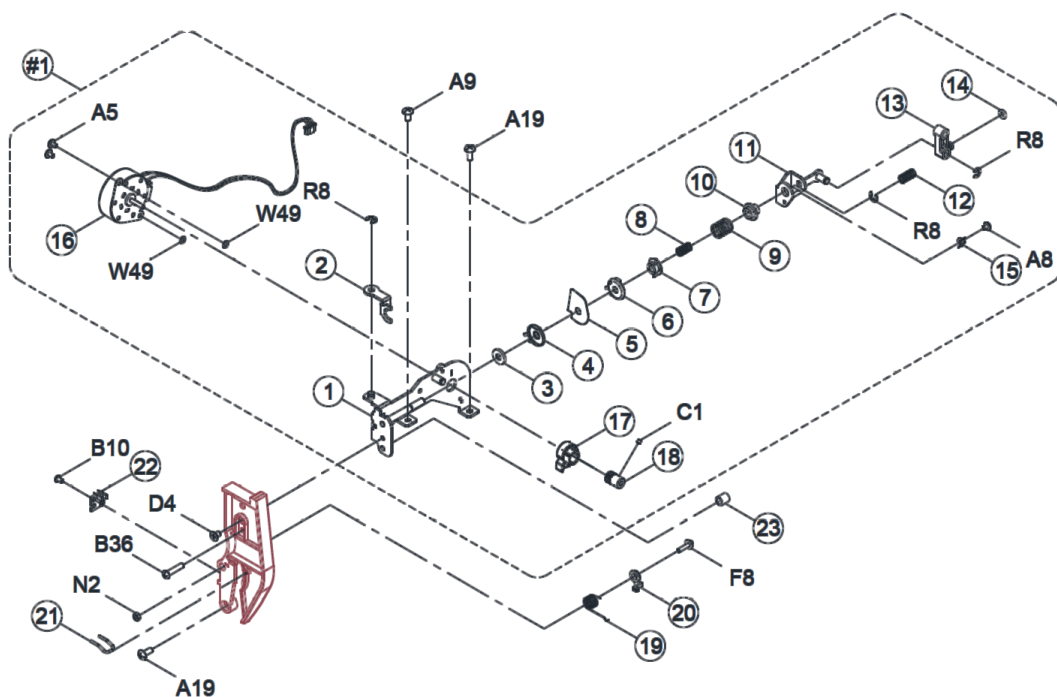

b77

Thread tension

Pos	Item number	Description	Supplier Part no.
-1	5020209927	Dial tension supporter plate cpl	CJA0344000
1	5020209612	DIAL TENSION SUPPORTER PLATE COMPLETE	CJA0345000
2	CJB0603008	DIAL TENSION WAFT PLATE	
3	5020209989	GASKET	CJB0583000
4	5020206206	Dial Tension Disc 1	J30423001
5	5020209614	DUAL THREAD GUIDE PLATE	CAA1283000
6	5020206538	Dial Tension Disc 2	E1A2333001
7	5020206208	Dial Tension Regulator	R10593000
9	5020209973	DIAL TENSION SPRING	CJB0733000
10	5020207882	Dial Tension Regulator	K50193000
11	5020209615	DIAL TENSION SPRING PLATE COMPLETE	CJA0595000-01
12	5020209616	SPRING	CJA0623000
13	5020209617	DIAL TENSION DRIVE CRANK	CJA0603000
14	5020209618	O RING	CJA0753000
15	5020209619	DIAL TENSION SUPPORTER HOLDER PLATE	CJB0483000
16	5020207174	Pulse motor	001D3B1001
17	5020209621	DIAL TENSION ADJUSTABLE CAM	CJA0613000
18	5020209687	PULSE MOTOR GEAR COMPLETE	CAA1713000
19	5020209623	DIAL TENSION SPRING	CFA0993000
20	5020209624	UPPER THREAD CRANK	H1B0443000
21	5020207865	Thread guide	P3A1353001
22	5020209033	PHOTO SENSOR PLATE	008H3B0002
23	5020208933	Tension Guide Roller	H11103001
A5	5020209828	Screw(M3*0.5*4A)	0042300066
A8	5020209077	Screw (M3*L5*0.5)	004230702
A9	5020206545	Screw (M3*0.5*L6)	004230016
A19	5020206112	Screw (M4*0.7*L8)	004240106
B10	5020209825	Screw (M3*0.5*L6)	004230082
B36	5020209163	Screw (M4*15 B)	004240146
C1	5020209755	Screw (M3*0.5*L3)	004230433
D4	5020209164	Screw (M4*6)	004240176
F8	5020209704	Screw (M3*0.5 L=12)	004230776
N2	5020209626	Nut (M3*0.5*2.3)	004830016