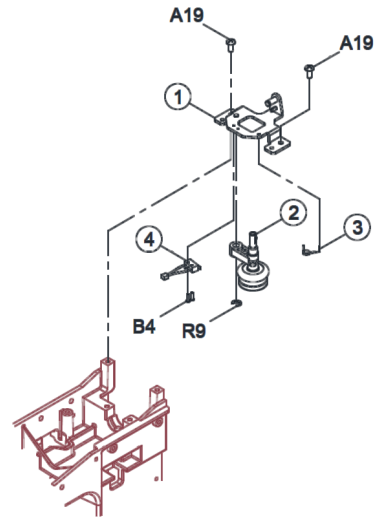

Bobbinwinder

Pos	Item number	Description	Supplier Part no.
E9	5020209644	Set Screw (M3*0.5*L16)	004230596
F3	5020209647	Screw (M3*0.5*L6)	004230816
R2	5020209656	B25 RING (E-2.5)	003010253
R5	5020206095	E-Ring (ETW-3, □3.2*□7*0.6)	003010036
R9	5020207869	E-Ring (ETW-5, □5*□11*0.6)	003010053
W6	5020209645	Washer (4*8*0.5)	004300096