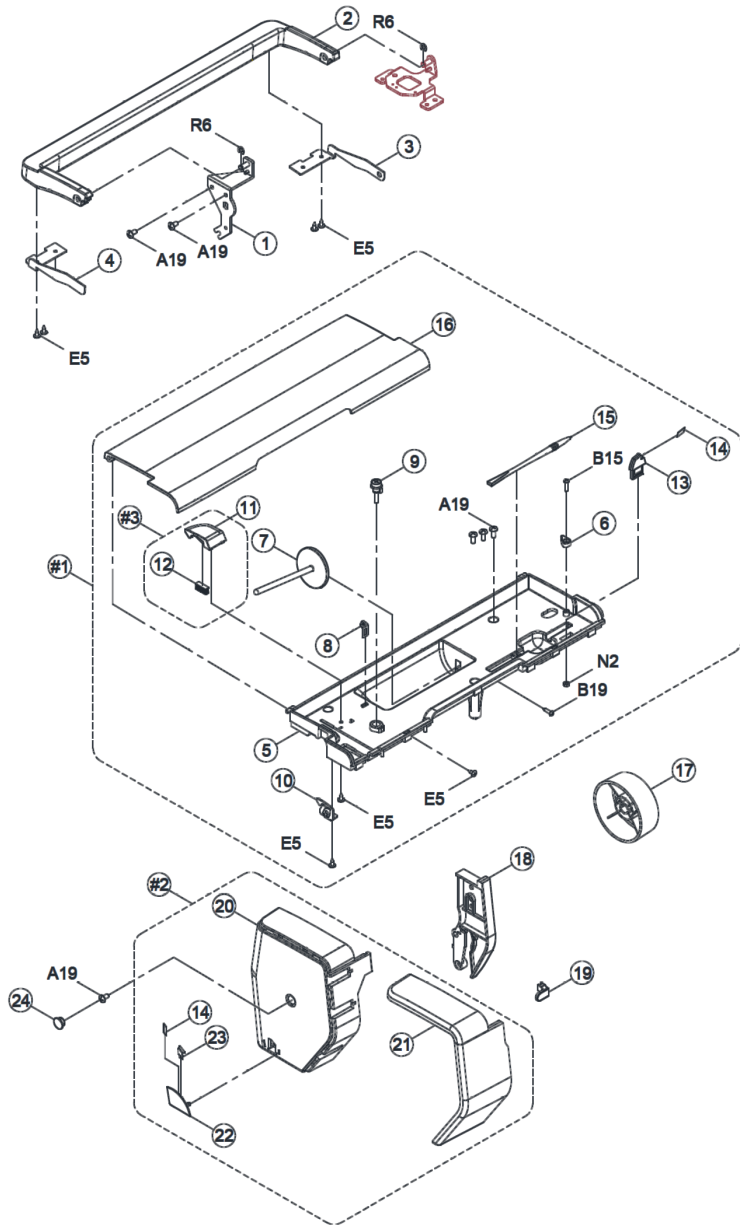

b77

Covers 2

Pos	Item number	Description	Supplier Part no.
-1	5020209921	Arm top cover cpl	CJBA044892
-2	5020209924	Face Cover cpl	CJBF034892
-3	5020209454	Guide Cover cpl	CJBZ445892
1	5020209426	Handle Bracket cpl	CJB0055000
2	5020209427	Handle	CJBZ173892
3	5020209428	Handle Plate (Right)	CJB0163000
4	5020209429	Handle Plate (Left)	CJB0173000
5	5020209431	Arm Top Cover	CJBA043892
6	5020209432	Bobbin Winder Stopper	CAA1013000
7	5020209435	Spool Rod	CHAZ193892
8	5020209437	Thread Guide	H1B0603001
9	5020210407	Bobbin Winder Thread Guide cpl	CJB0624000
10	5020209438	Pre-Tension Thread Guide	CJB0155000
10	5020210502	Pre-tension Thread Guide cpl	CJB0155000-01
11	5020209439	Guide Cover	CJBZ443892
12	5020209440	Brush	CJB0533000
13	5020209441	Cutter Holder	CAA0983892
14	5020210209	Cutter	V630593000
15	5020209320	Touchscreen Pen	S2A0083698
16	5020209443	Top Cover	CJBZ153892
17	5020209444	Hand-Wheel	EJBZ253698
17	5020210438	Hand wheel	CJBZ253698-01
18	5020209445	Dial Tension Supporter Plate Cover	CJBZ203892
19	5020209446	BH Lever Button	CJBA023429
20	5020209447	Face Cover	CJBZ183698
21	5020209450	Face Decoration Cover	CJBF033892
22	5020209451	Thread-Cutter-Cover	E9R0653698
22	5020210439	Thread cutter cover	E9R0654698-01
23	5020210055	Thread cutter fragment	E9R0103001
24	5020209453	Caps	E9R0803698
A19	5020206112	Screw (M4*0.7*L8)	004240106
B15	5020209434	Screw (M3*0.5*L10)	004230316
B19	5020209436	Screw (M3*0.5*L12.7)	0042300706
E5	5020209419	Screw (M3*0.5*L8.5)	004230216