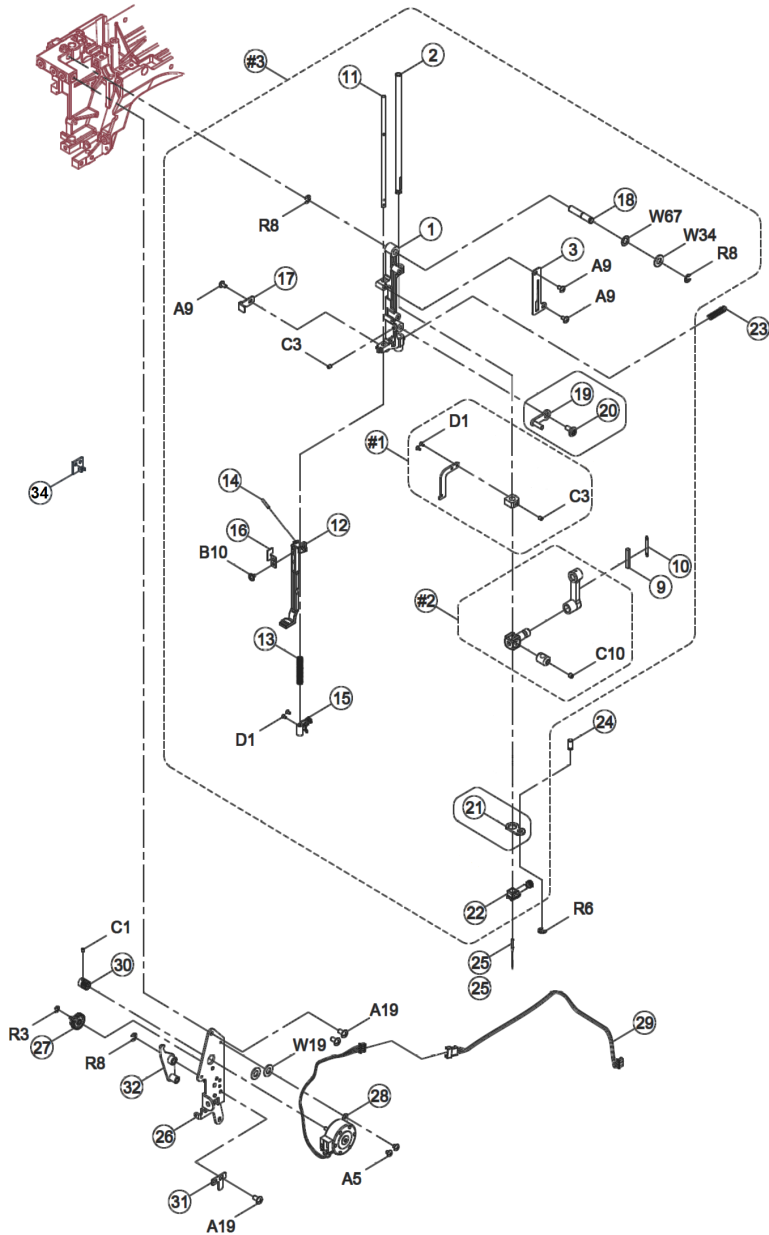

Needlebar with support

Pos	Item number	Description	Supplier Part no.
-1	5020209556	AUTO THREADER STOPPER COMPLETE	CJA0565000
-2	5020209558	NEEDLE BAR BROCKET COMPLETE	CJB0115000
-3	5020210480	Needle Bar Supporter cpl	CJA0554429
1	5020209553	NEEDLE BAR SUPPORTER	CJA0553000
2	5020209554	NEEDLE BAR	CJB0473000
3	5020209555	THREADING GUIDE	CJA0743003
9	5020209559	OIL COTTON	CJB0073000
10	5020209560	OIL COTTON HOLDER PLATE	CJA1483000
10	5020210384	Oil Cotton Holder Plate	CJA1483000-01
11	5020209561	THREADING SHAFT	CHA1373000
12	5020209562	AUTO THREADER LEVER	CHA1313429
13	5020209563	THREAD SHAFT SPRING	CHA1483003
14	5020209564	PIN (2*L16)	0030400010
15	5020209565	THREADING PLATE CPL.	CJB0505429
16	5020209566	Threading Plate Cpl.	CJA1603000
17	5020209568	PLATE	CHA1353000
18	5020209569	Nadelstange-Träger-Stift	P3A0183000
18	5020210381	Needle bar supporter pin	P3A0183000-01-B
19	5020209573	ZIG ZAG WIDTH ROD COMPLETE	CJA0375000
20	5020209574	NEEDLE BAR DRIVING ROD PIN	E1A2993000
21	5020209149	Needle bar swing ring	H7A0773003
22	5020209575	NEEDLE CLAMP COMPLETE	CJA1735000
22	5020210165	Needle clamp cpl.	CJB0765000
23	5020200061	NEEDLE BAR SUP. SPRING	H50583003
24	5020209576	NEEDLE BAR SUPPORTER PLATE PIN	CAA1823000
25-1	0025117110	Needle set 130/705 H SUK ASS 70-90 (5)	
25-2	0025077102	Needle Set 130/705 H Packed ASS 70-90 (5)	
26	5020209577	ZIGZAG SUPPORTER PLATE COMPLETE	CJA0845000
27	5020209578	ZIGZAG GEAR CAM	CJA0853000
28	5020209579	Motor cpl	001H1C0001
29	5020209581	WIDTH STEPPER MOTOR CABLE	008CJB0012
30	5020209582	PULSE MOTOR GEAR	H7B0313000
31	5020209584	ZIGZAG DRIVE CRANK POSITIONING PLATE	CJA1883000
32	5020209585	ZIGZAG DRIVE CRANK COMPLETE	CJA1745000