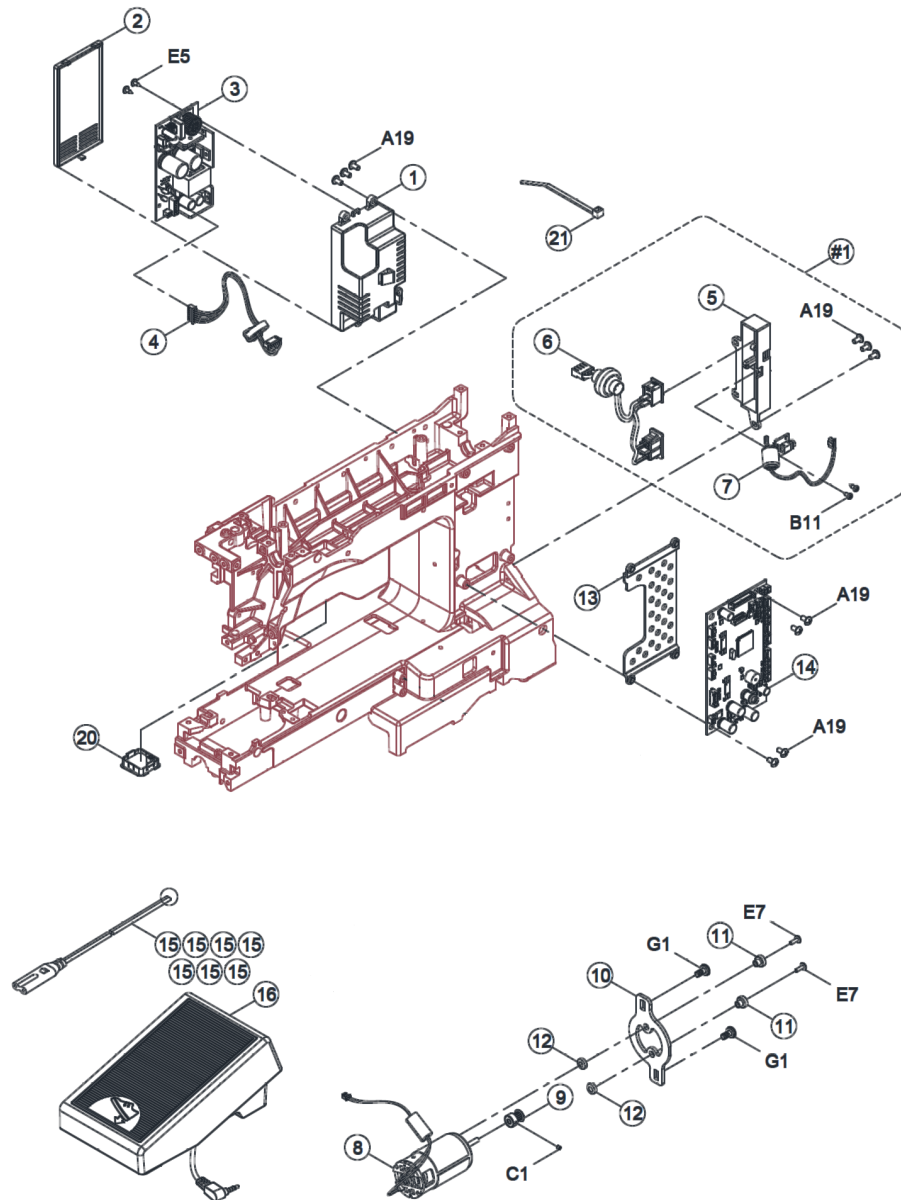

b77

Power supply

Pos	Item number	Description	Supplier Part no.
E7	5020209759	Screw (M3*0.5*L10)	004230536
G1	5020209760	Screw (M5*0.8*L12)	0042500096