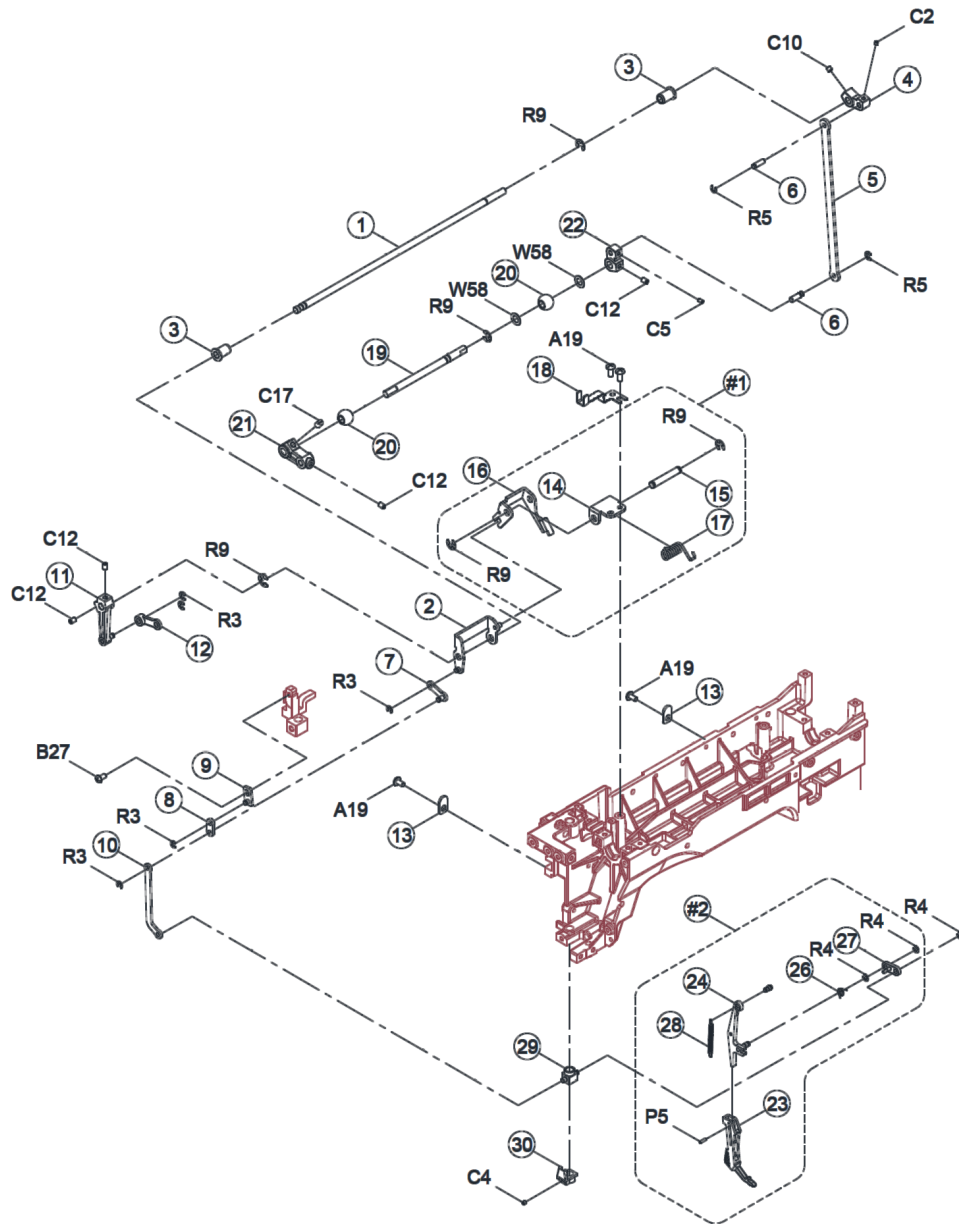

Dual Transport

Pos	Item number	Description	Supplier Part no.
-1	5020209551	FEED SUPPORTER COMPLETE	CJA1204000
-2	5020209552	DUAL FEED SHANK COMPLETE	CAA0224000
1	5020210411	FEED SHAFT	CJA0803000
2	5020209517	FEED CRANK COMPLETE	CAA0175003
3	5020209518	FEED ROCK BUSHING	CJA1503000
4	5020209519	FEED CRANK	CAA0243000
5	5020209520	FEED ROD	CAA0113003
6	5020209521	PIN	CAA0123000
7	5020209523	FEED LEVER COMPLETE	CAA0185000
8	5020209525	FEED ROD CRANK	R1A0993003
9	5020209526	FEED LEVER	R1A0973003
10	5020209527	FEED ROD	CAA0193003
11	5020209528	FEED CRANK COMPLETE	CAA0165000
12	5020209529	FEED ROD	R1A0773000
13	5020209777	Gasket	H13093003
14	R1A0883003	FEED SUPPORTER	
15	5020209533	FEED SHAFT	R1A0903003
16	5020209534	Feed Crank	CJA1203003
17	5020209535	SPRING	CJB0083003
18	5020209741	ELECTRIC WIRE PRESS BOARD(1)	CAA1323003
19	5020209536	FEED TRANSFER SHAFT	CAA0083000
20	5020209694	FEED REGULATING SHAFT BUSHING	F30373000
21	5020209537	FEED TRANSFER CRANK (1)	CAA0093000
22	5020209540	FEED ROCK CRANK	CAA0103000
23	5020209542	DUAL FEED SHANK	CAA0223000
24	5020209543	SHANK OF DELIVER CLOTH FOOT COMPLETE	CAA0215000-01
26	5020209545	SPRING	R1A0873003
27	5020209546	SHANK LEVER COMPLETE	CAA0625000
28	5020209547	SHANK SPRING	CAA0613003
29	5020209548	PRESSER BAR LIFTER SPACER	R1A1013000
30	5020209549	PRESSER BAR RING	R1A1673001
A19	5020206112	Screw (M4*0.7*L8)	004240106
B27	5020206110	Screw (M4*0.7*L6)	004240056