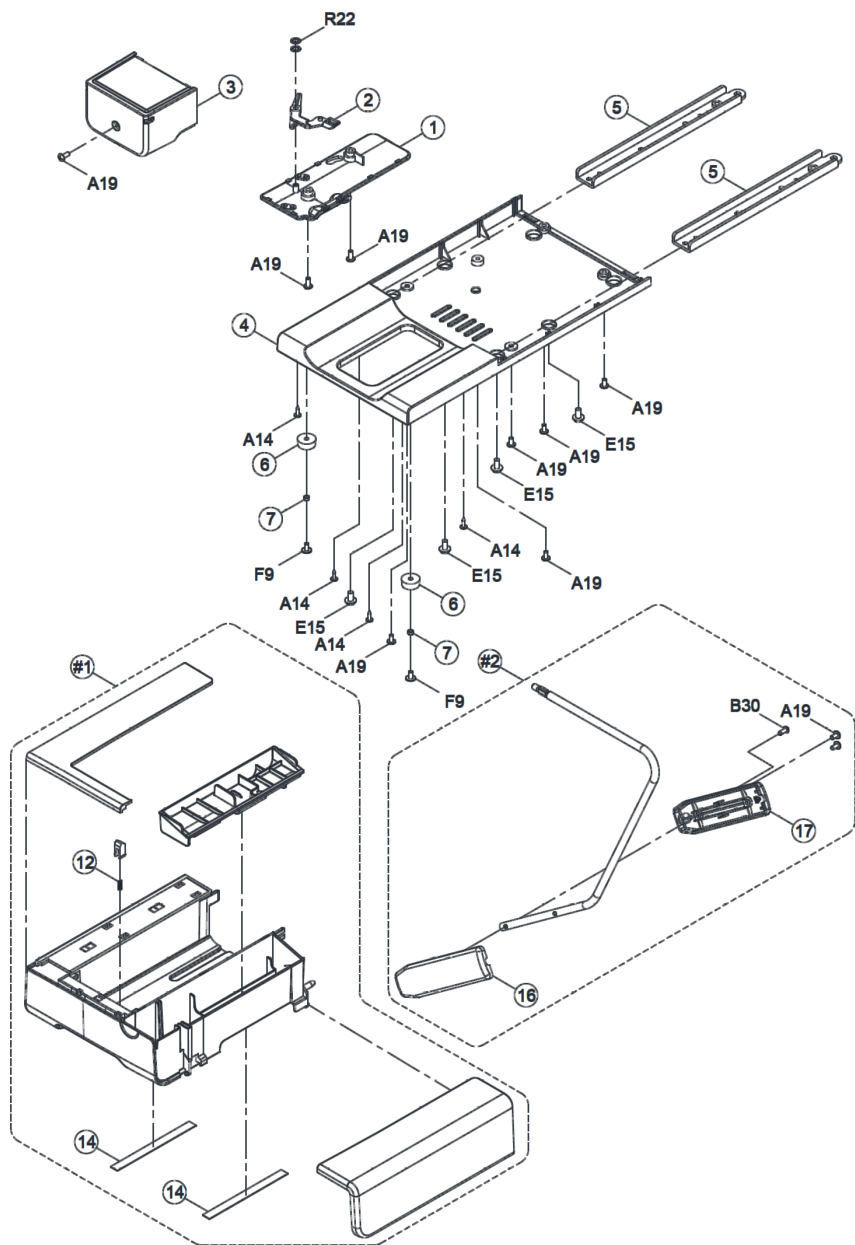

## Covers 2

Pos	Item number	Description	Supplier Part no.
-1	5020209921	Arm top cover cpl	CJBA044892
-2	5020209924	Face Cover cpl	CJBF034892
-3	5020209454	Guide Cover cpl	CJBZ445892
1	5020209426	Handle Bracket cpl	CJB0055000
2	5020209427	Handle	CJBZ173892
3	5020209428	Handle Plate (Right)	CJB0163000
4	5020209429	Handle Plate (Left)	CJB0173000
5	5020209431	Arm Top Cover	CJBA043892
6	5020209432	Bobbin Winder Stopper	CAA1013000
7	5020209435	Spool Rod	CHAZ193892
8	5020209437	Thread Guide	H1B0603001
9	5020210407	Bobbin Winder Thread Guide cpl	CJB0624000
10	5020209438	Pre-Tension Thread Guide	CJB0155000
10	5020210502	Pre-tension Thread Guide cpl	CJB0155000-01
11	5020209439	Guide Cover	CJBZ443892
12	5020209440	Brush	CJB0533000
13	5020209441	Cutter Holder	CAA0983892
14	5020210209	Cutter	V630593000
15	5020209320	Touchscreen Pen	S2A0083698
16	5020209443	Top Cover	CJBZ153892
17	5020209444	Hand-Wheel	EJBZ253698
17	5020210438	Hand wheel	CJBZ253698-01
18	5020209445	Dial Tension Supporter Plate Cover	CJBZ203892
19	5020209446	BH Lever Button	CJBA023429
20	5020209447	Face Cover	CJBZ183698
21	5020209450	Face Decoration Cover	CJBF033892
22	5020209451	Thread-Cutter-Cover	E9R0653698
22	5020210439	Thread cutter cover	E9R0654698-01
23	5020210055	Thread cutter fragment	E9R0103001
24	5020209453	Caps	E9R0803698
A19	5020206112	Screw (M4*0.7*L8)	004240106
B15	5020209434	Screw (M3*0.5*L10)	004230316
B19	5020209436	Screw (M3*0.5*L12.7)	0042300706
E5	5020209419	Screw (M3*0.5*L8.5)	004230216

## Covers 2

Pos	Item number	Description	Supplier Part no.
N2	5020209626	Nut (M3*0.5*2.3)	004830016
R6	5020207868	E-Ring (ETW-4, □4*□9*0.6)	003010043

b77