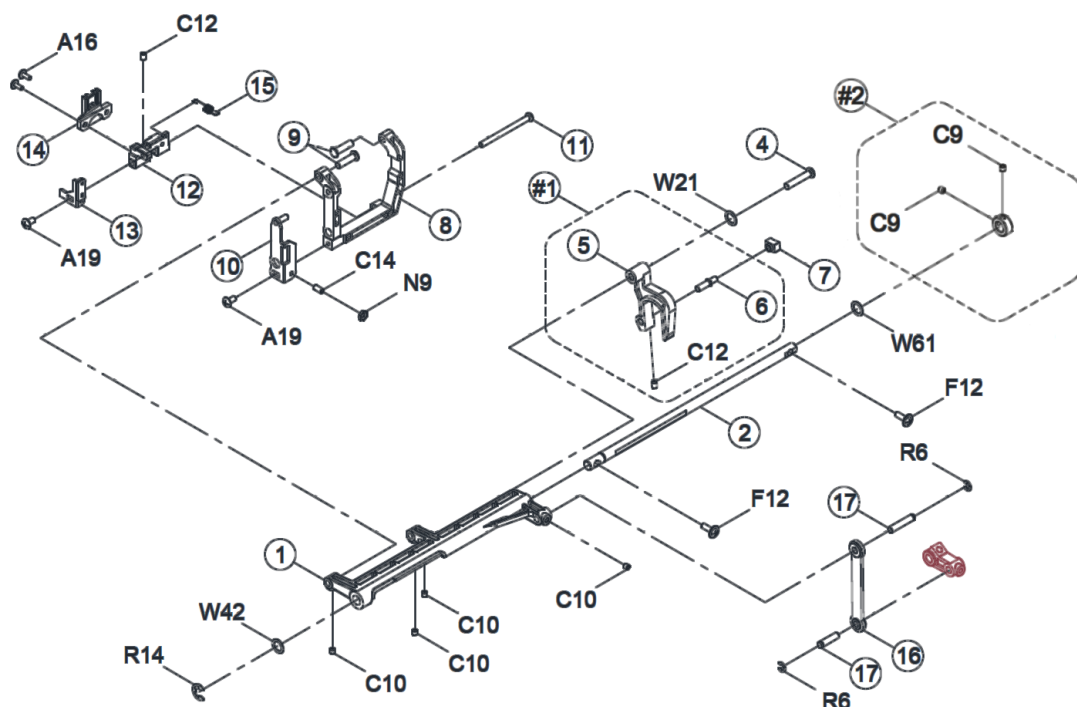

b77

Feed dog unit

Pos	Item number	Description	Supplier Part no.
-1	5020209667	Feed Rock Crank Cpl	CJA1835000
-2	5020209733	LOWER SHAFT COLLAR COMPLETE	V11564000
1	5020209661	FEED ROCK SWING RACK	CJA0813000
2	5020209662	FEED ROCK SHAFT	CJA0793000
4	5020209666	FEED ROCK SHAFT	P3A0583003
7	5020209669	FEED REGULATING BLOCK	CHA0423000
8	5020209670	FEED DOG FRAME	CJA1273000
9	5020209671	Feed Dog Shaft	P3A0533003
10	5020209672	FEED LIFTING ROCK CRANK COMPLETE	CJA1285000
11	5020209674	FEED DOG BALANCE FRAME SHAFT	CJA1243003
12	5020209675	FEED DOG BALANCE FRAME	CJA1233000
13	5020209676	LIFTER ADJUSTING CRANK COMPLETE	CJA1255000
14	5020210415	FEED DOG	CJB0613001
15	5020209679	FEED DOG FRAME SPRING	CJA1423003
16	5020209681	FEED ROCK ROD COMPLETE	CAA0055000
17	5020209682	FEED ROCK ROD PIN	CAA0073000
A16	5020209678	Set Screw (M3.5*8A)	004235016
A19	5020206112	Screw (M4*0.7*L8)	004240106
C9	5020206116	Screw (M4*0.7*L4)	004240503
C10	5020206108	Screw (M4*0.7*L5)	004240033
C12	5020206113	Screw (M4*0.7*L6)	004240223
C14	5020209673	Screw (M4*0.7*L9)	004241093
F12	5020209680	SET SCREW (M4x12)	004240546
N9	5020209699	Nut (M4*0.7*2.1)	0048400070
R6	5020207868	E-Ring (ETW-4, □4*□9*0.6)	003010043
R14	5020209664	E-Clip (E-7)	003010073
W21	5020209974	WASHER (5.2X12X1)	004300733
W42	5020209683	Washer (□8.2*□12*0.5)	004300936
W61	5020209734	Washer (□8.2*□12*0.5)	004400830