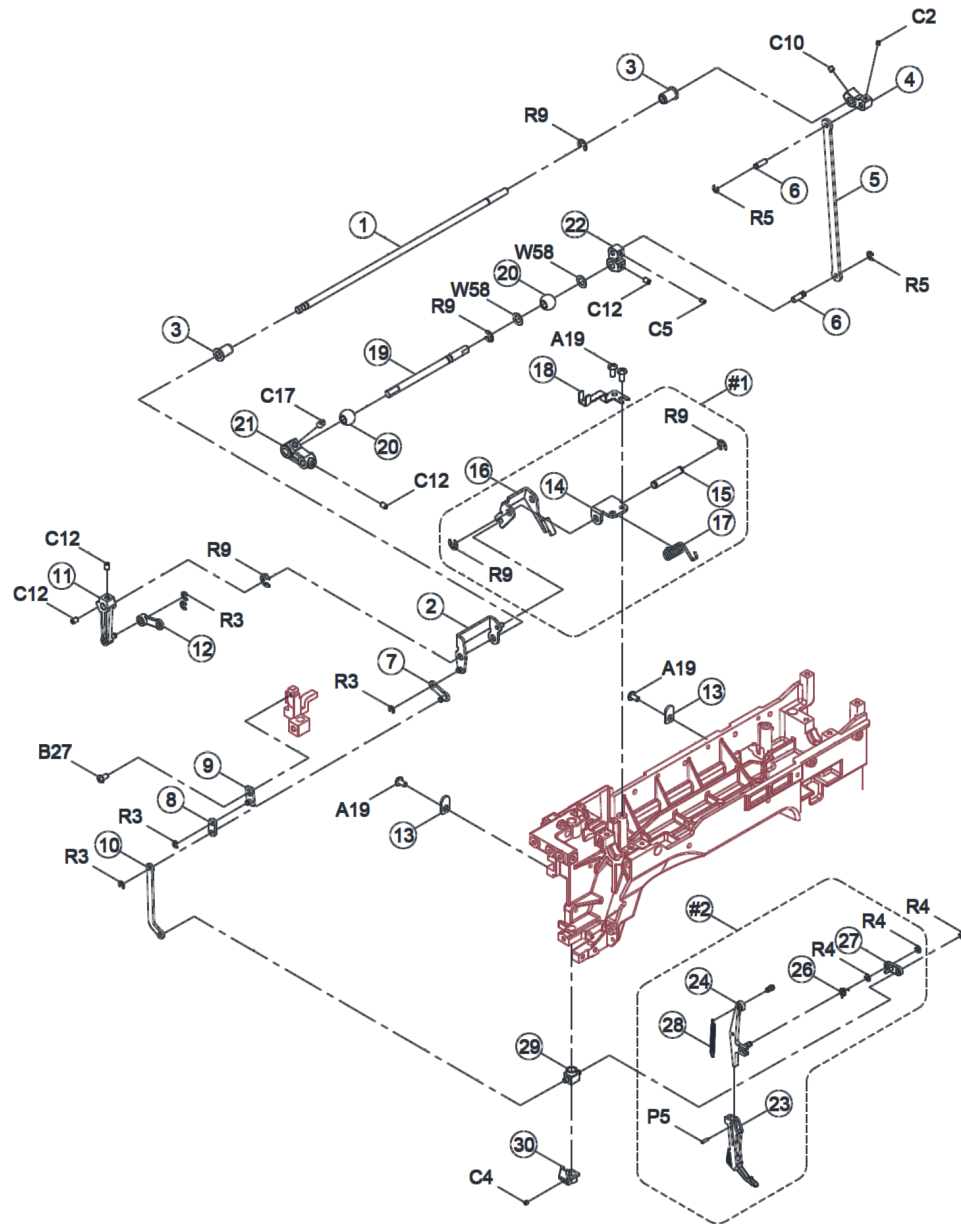

Dual Transport

Pos	Item number	Description	Supplier Part no.
C2	5020209972	Screw (M3*0.5*L4)	004230203
C4	5020209550	SCREW (M3*0.5*L6)	004230573
C5	5020209541	SET SCREW (M3*0.5*L15)	004230443
C10	5020206108	Screw (M4*0.7*L5)	004240033
C12	5020206113	Screw (M4*0.7*L6)	004240223
C17	5020209538	SCREW (M5*0.8*L8)	004250363
P5	5020209544	SPRING PIN (□2*L7*0.4)	0030400103
R3	5020209524	E-RING (ETW-3, □3.2*□7*0.5)	003011033
R4	5020209530	E-Ring (ETW-3, □3.2*□7*0.6)	003010033
R5	5020206095	E-Ring (ETW-3, □3.2*□7*0.6)	003010036
R9	5020207869	E-Ring (ETW-5, □5*□11*0.6)	003010053
W58	5020209693	Washer (□6.7*□11.8*0.5)	004400570