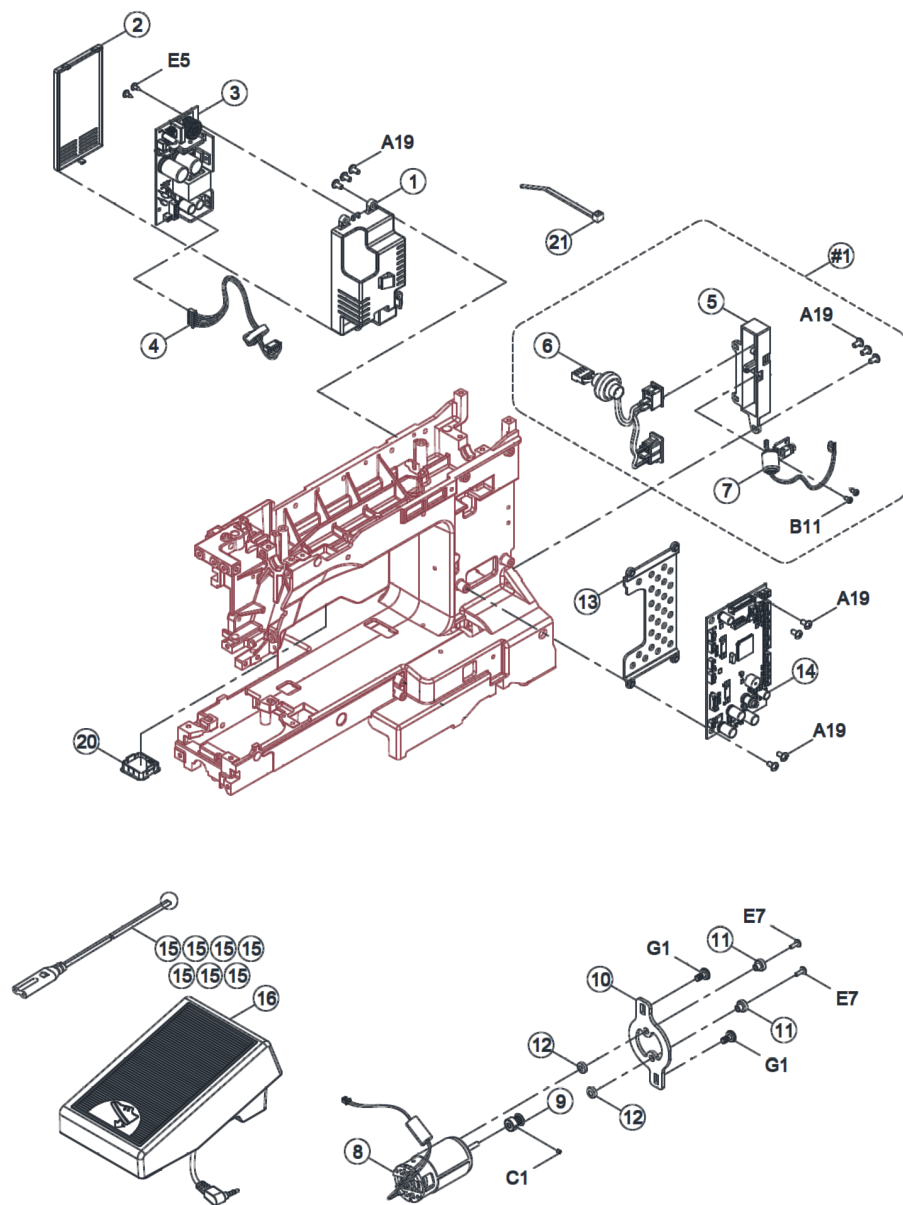

Power supply

Pos	Item number	Description	Supplier Part no.
-4	5020209749	Receptacle Holder Complete	CJA1175582-04
-1	5020210428	RECEPTACLE HOLDER CPL.	CJA1175582
1	5020209744	HF Transformer Box	CJA0993000
2	5020209745	HF Transformer Box Cover	CJA1003000
3	5020209746	HF Transformer cpl	008CJA0033
4	5020209747	Hf Transformer Wire 230V	008H1A0082
7	5020209751	Controller Receptacle cpl	008CJB0009
8	5020209753	DC Motor	001D030201
9	5020209754	Motor Wheel	S1A1173000
10	5020209756	Motor Bracket	S1A0583008
11	5020209757	Insulation Spacer	P3C0443000
12	5020209758	Insulation Spacer	P3C0453000
13	5020209761	Main PCB Frame	H3B0063209
14	5020209764	Main PCB	008CJB0014
15-1	5020209765	Power Cord (120V USA)	008CJB4001
15-2	5020209766	Power Cord (230V EUR)	008H7C1002
15-2	5020210422	SUPPLY CORD & BAG CPL. (230V EU)	008CJB1003
15-3	5020209767	Power Cord (240V UK)	008H7C1004
15-3	5020210426	SUPPLY CORD & BAG CPL. (240V GBR)	008CJB1004
15-4	5020209768	Power Cord (240V AUS)	008CJB1001
15-5	5020209976	Power Cord (220V China)	008H7C1005
15-5	5020210421	SUPPLY CORD & BAG CPL. (220V China)	008CJB1005
15-6	5020209977	Power Cord (230V Brazil)	008H7C1006
15-6	5020210424	SUPPLY CORD & BAG CPL. (230V BRA)	008CJB1006
15-7	5020209978	Power Cord (230V South Africa)	008H7C1008
15-7	5020210423	SUPPLY CORD & BAG CPL. (230V RSA)	008CJB1007
16	5020209769	Foot Controller	002CJB0004
16	5020210441	Foot controller	002CJB0001-01
20	5020209773	LED cpl with holder bracket	CJB0095210
21	5020210427	Cord Clip	002549129
A19	5020206112	Screw (M4*0.7*L8)	004240106
B11	5020209752	Screw (M3*8)	004230872
C1	5020209755	Screw (M3*0.5*L3)	004230433
E5	5020209419	Screw (M3*0.5*L8.5)	004230216