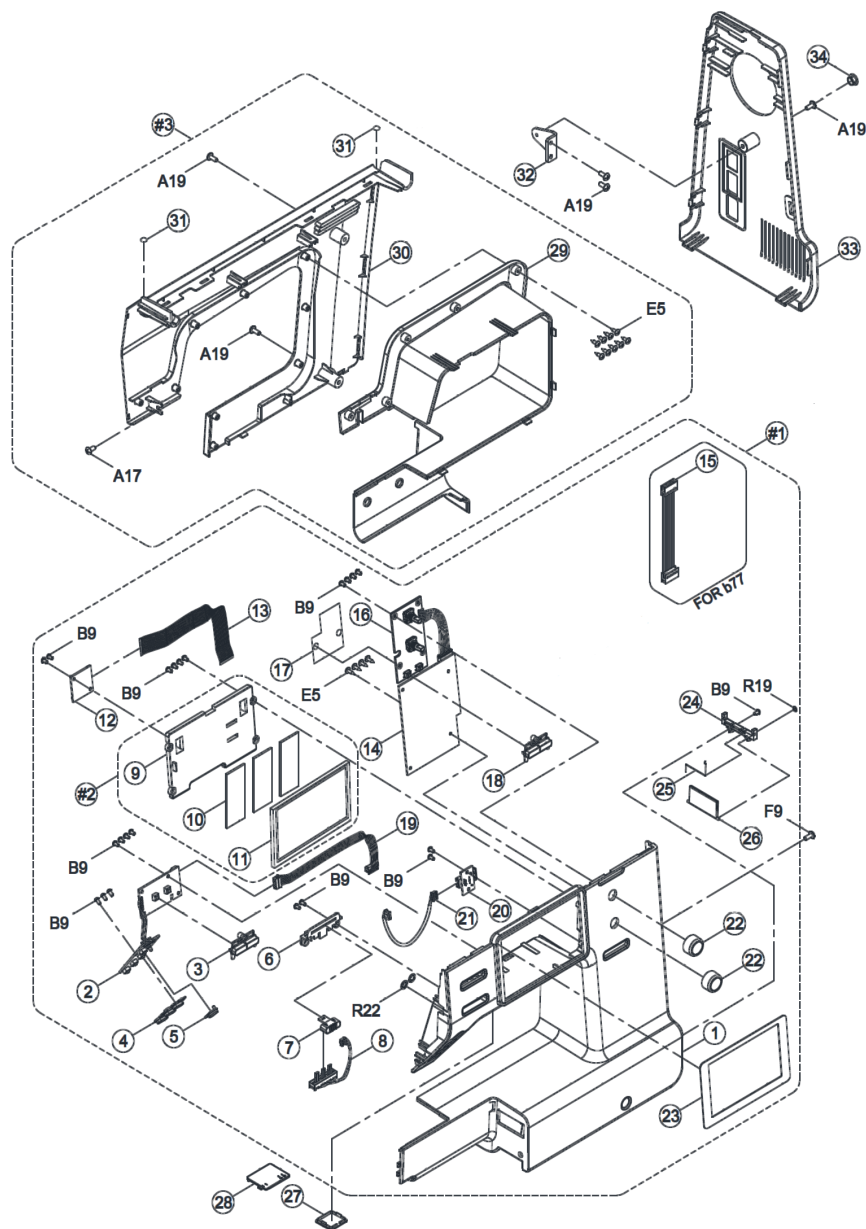

b77

Covers 1

Pos	Item number	Description	Supplier Part no.
30	5020209418	Back Cover	CJBB013698
31	5020209416	Needle Plate Cover	CJBA013031
31	5020209420	Spacer	D6B0783000
32	5020209421	Belt Cover Board	CJB0033000
33	5020209424	Motor Drive Belt Cover	CJBA083698
34	5020209453	Caps	E9R0803698
A19	5020206112	Screw (M4*0.7*L8)	004240106
B9	5020209390	Screw (M3*0.5*L6)	004230086
E5	5020209419	Screw (M3*0.5*L8.5)	004230216
F9	5020208929	Screw (M4*0.7*L8) (SET OF 10)	004240586
R19	5020209414	Ring (CSTW-3, □2.8*□8*0.25)	003020033
R22	5020208142	Ring (CSTW-5, □4.8*□10*0.25)	003020053