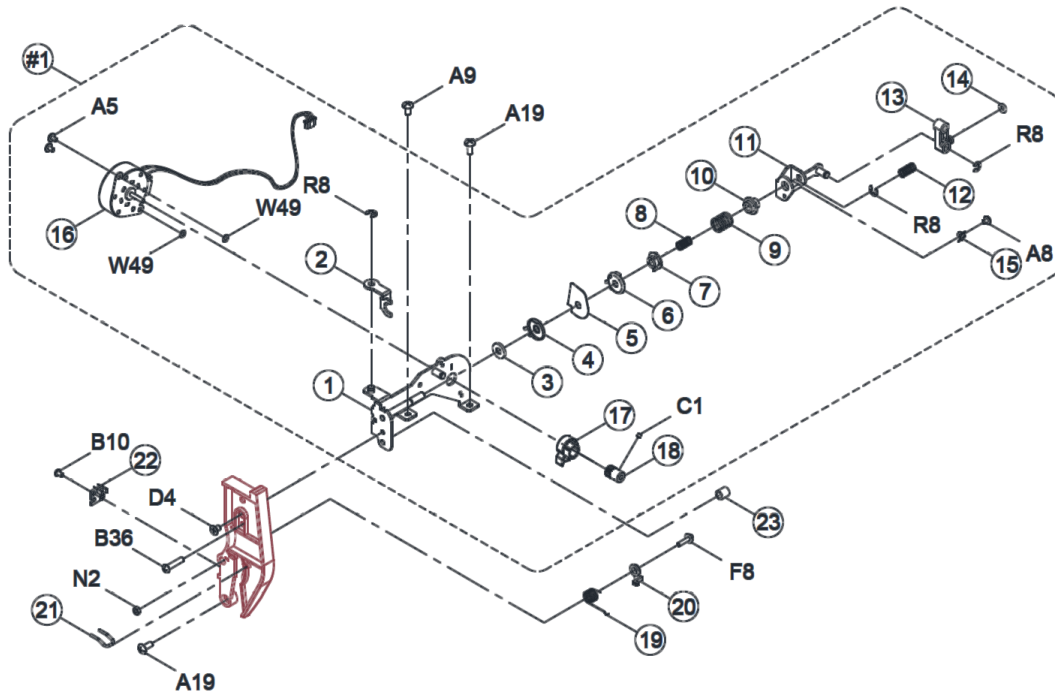

b77

Thread tension

Pos	Item number	Description	Supplier Part no.
R8	5020209691	E-Ring (ETW-4, 4*9*0.6)	003010046
W49	5020210413	ENDURE ATTRITION WASHER (5.5x3.18x0.5)	0044000400