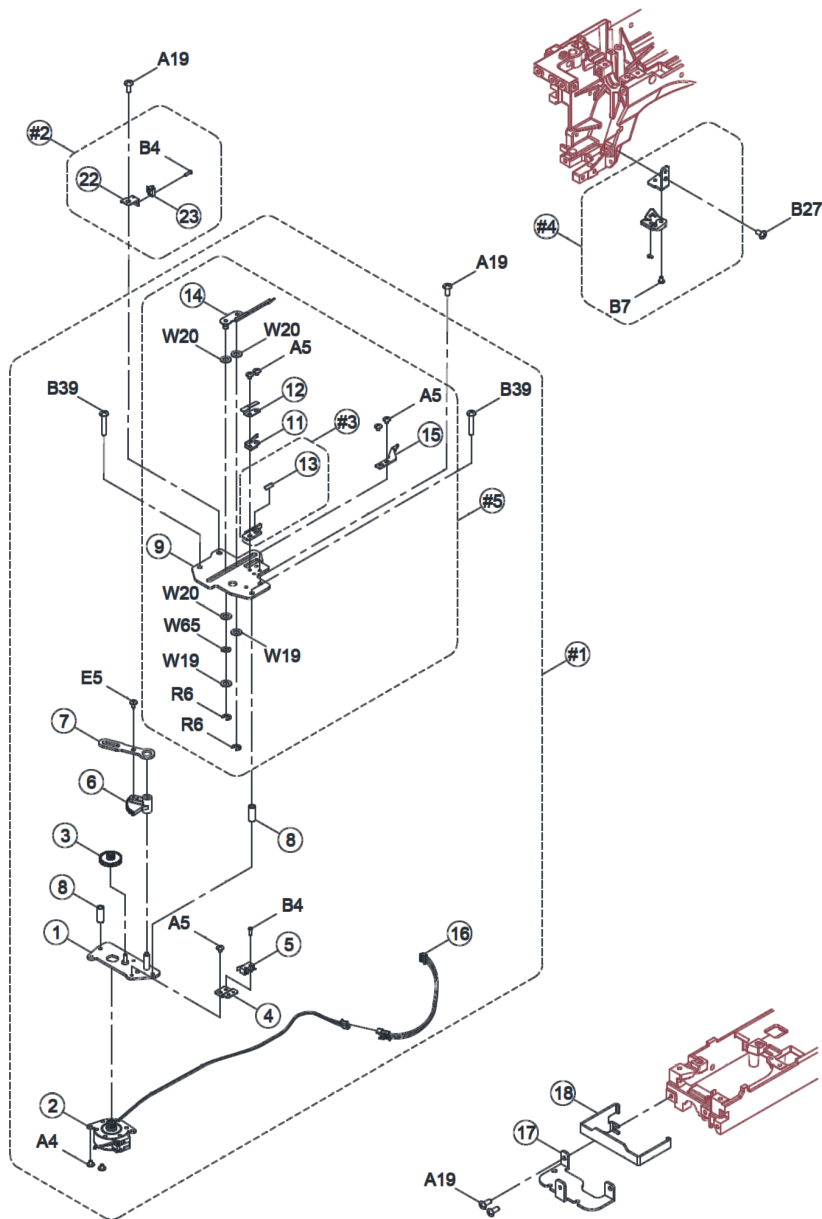

b77

Thread cutting

Pos	Item number	Description	Supplier Part no.
W19	5020209602	Washer (□5.2*□10*0.2)	004300713
W20	5020209605	Washer (5.2*10*0.5)	004300643
W65	5020209603	CURVED WASHER	0045520010