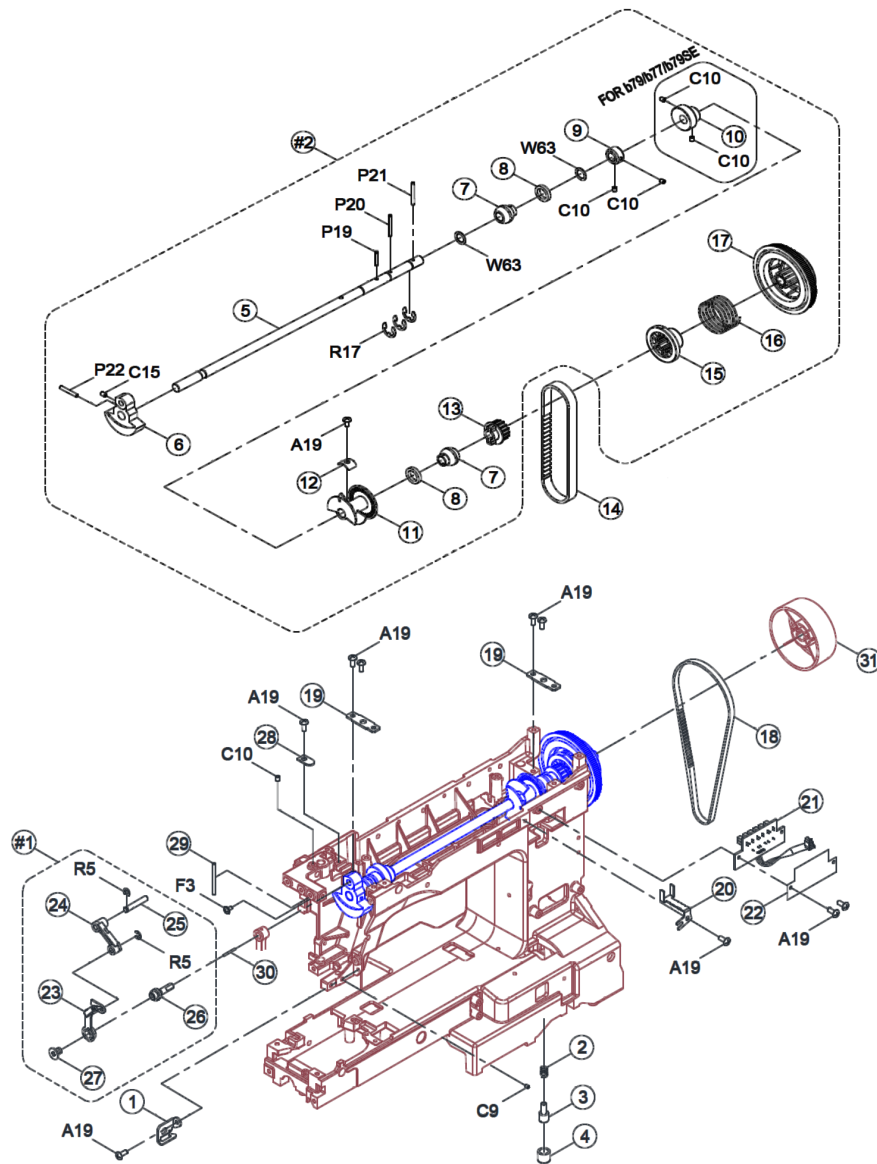

b77

Upper Shaft

Pos	Item number	Description	Supplier Part no.
C10	5020206108	Screw (M4*0.7*L5)	004240033
C15	5020206117	Screw (M5*0.8*L5)	004250203
F3	5020209647	Screw (M3*0.5*L6)	004230816
P19	5020209481	Spring Pin (□3*L18*0.6)	003043018
P20	5020209105	Spring Pin (□3*L28*0.6)	003043028
P21	5020209106	Spring Pin (□3*L30*0.6)	003043030
P22	5020206336	Pin (□3.5*L24*0.75)	003043524
R5	5020206095	E-Ring (ETW-3, □3.2*□7*0.6)	003010036
R17	5020209836	E-Ring (ETW-9, □9*□18*0.8)	003010093
W63	5020209472	Washer (□10.2*□15*0.5)	004400080