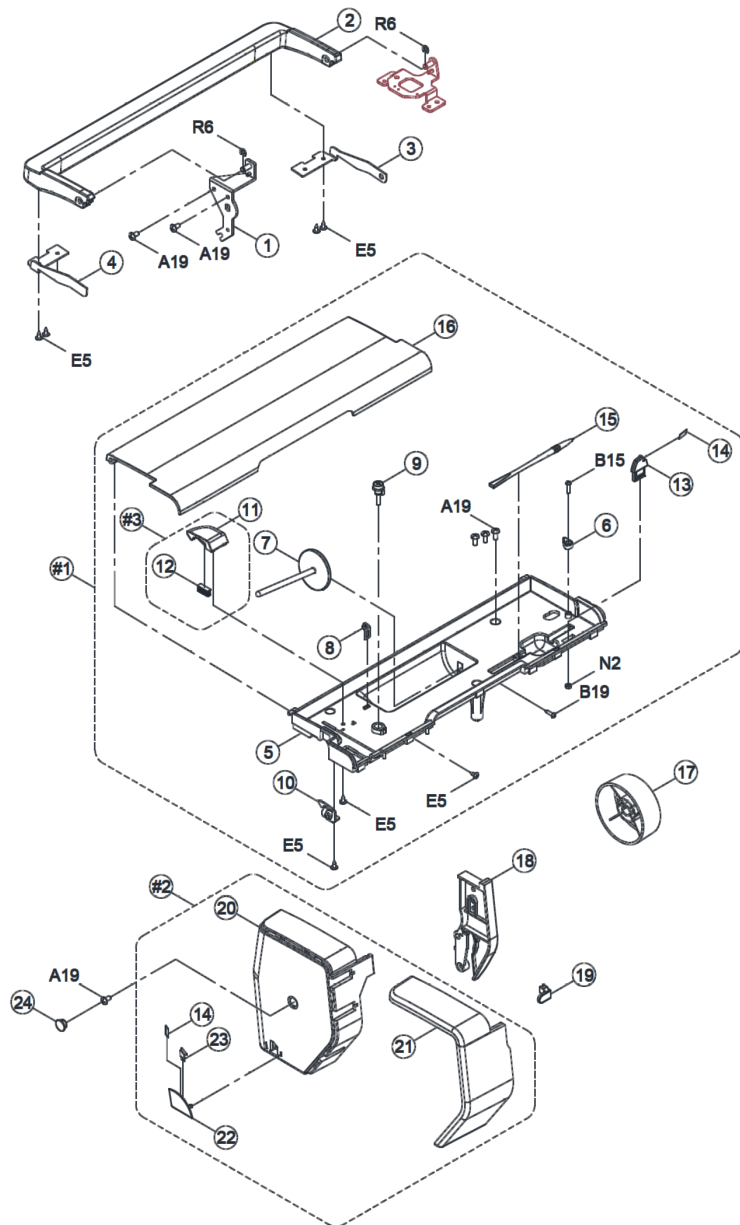

b77

Covers 2

Pos	Item number	Description	Supplier Part no.
N2	5020209626	Nut (M3*0.5*2.3)	004830016
R6	5020207868	E-Ring (ETW-4, □4*□9*0.6)	003010043