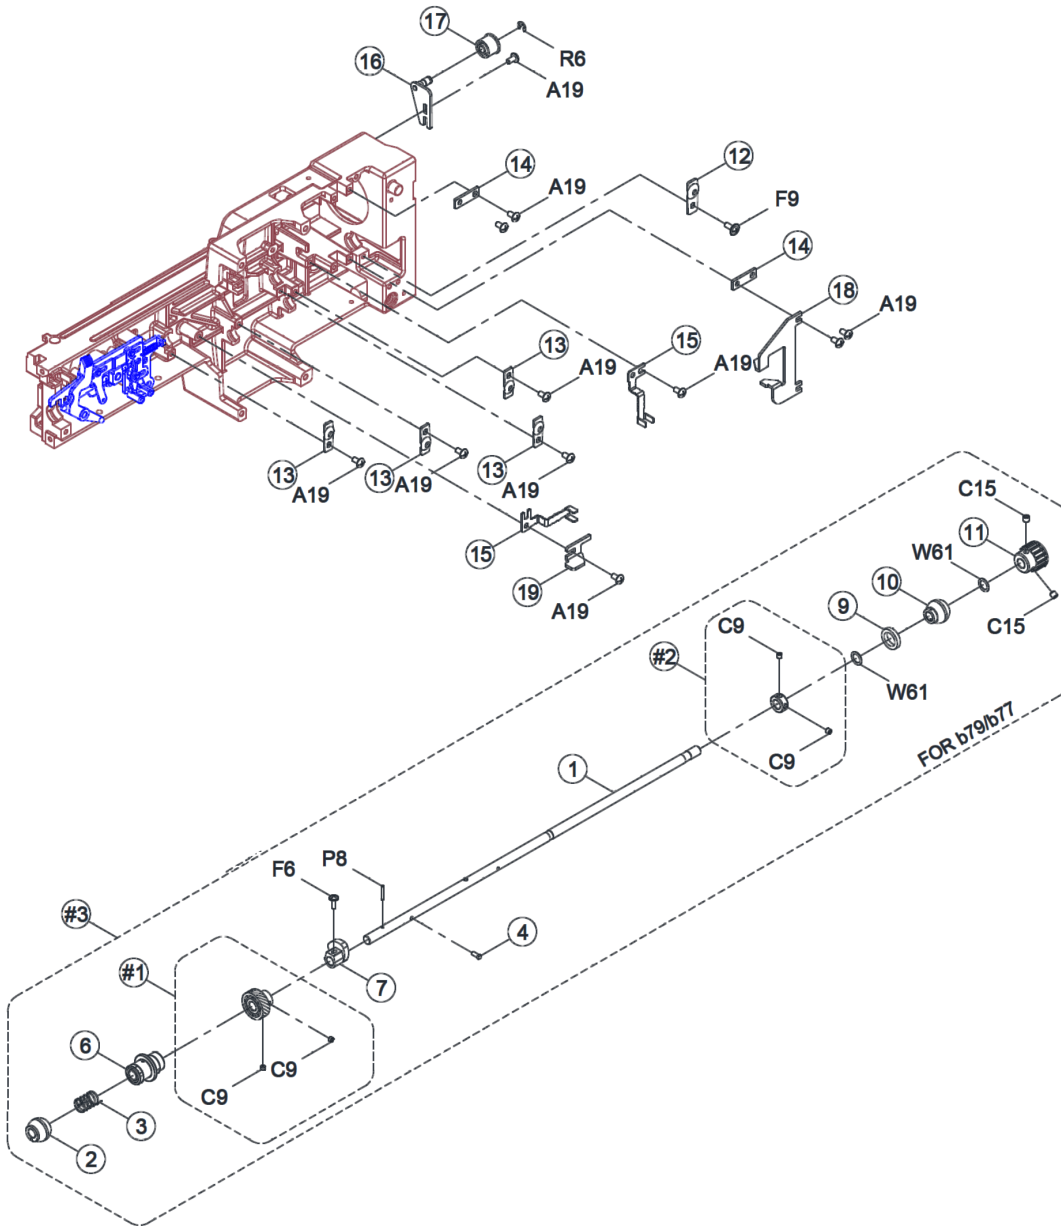

Lower shaft

Pos	Item number	Description	Supplier Part no.
-1	5020209957	Lower Shaft Gear CPL	CJB0554000
-2	5020209733	LOWER SHAFT COLLAR COMPLETE	V11564000
-3	5020209998	LOWER SHAFT SET b77/b79	CJA0764000
1	5020209727	LOWER SHAFT	CJA0763000
2	5020209728	LOWER SHAFT BIAS BUSHING	CJA0833000
3	5020209729	LOWER SHAFT SPRING	CJA1293003
4	5020209381	Feed Lifting Rock Cam Pin	P3A0433003
6	5020209730	FEED LIFTING ROCK CAM	CHA0523582
7	5020209731	FEED ROCK CAM	CHA0673582
9	5020209735	Felt Seal 12.7*18.7*T 3.5 Mm	R1A2823000
10	5020209736	LOWER SHAFT BUSHING	CJA0823000
11	5020209737	LOWER SHAFT BELT PULLEY	CHA0593003
13	5020209739	BUSHING PRESSER PLATE	CJA1163003
14	5020209740	KNEE LIFTER SHAFT PLATE	CJA1123006
15	5020209741	ELECTRIC WIRE PRESS BOARD(1)	CAA1323003
16	5020209742	BELT ADJUSTING PLATE COMPLETE	CJA1065000
17	5020208861	Belt Adjusting Pulley	H1A0453000
18	5020210420	MOTOR SUPPORT PLATE	CJB0683008
19	5020209992	Support rack	CJB0773000
A19	5020206112	Screw (M4*0.7*L8)	004240106
C9	5020206116	Screw (M4*0.7*L4)	004240503
C15	5020206117	Screw (M5*0.8*L5)	004250203
F6	5020209732	SET SCREW (M3x10)	0042300116
F9	5020208929	Screw (M4*0.7*L8) (SET OF 10)	004240586
P8	5020206098	Spring Pin (□2*L14*0.4)	003042014
R6	5020207868	E-Ring (ETW-4, □4*□9*0.6)	003010043
W61	5020209734	Washer (□8.2*□12*0.5)	004400830