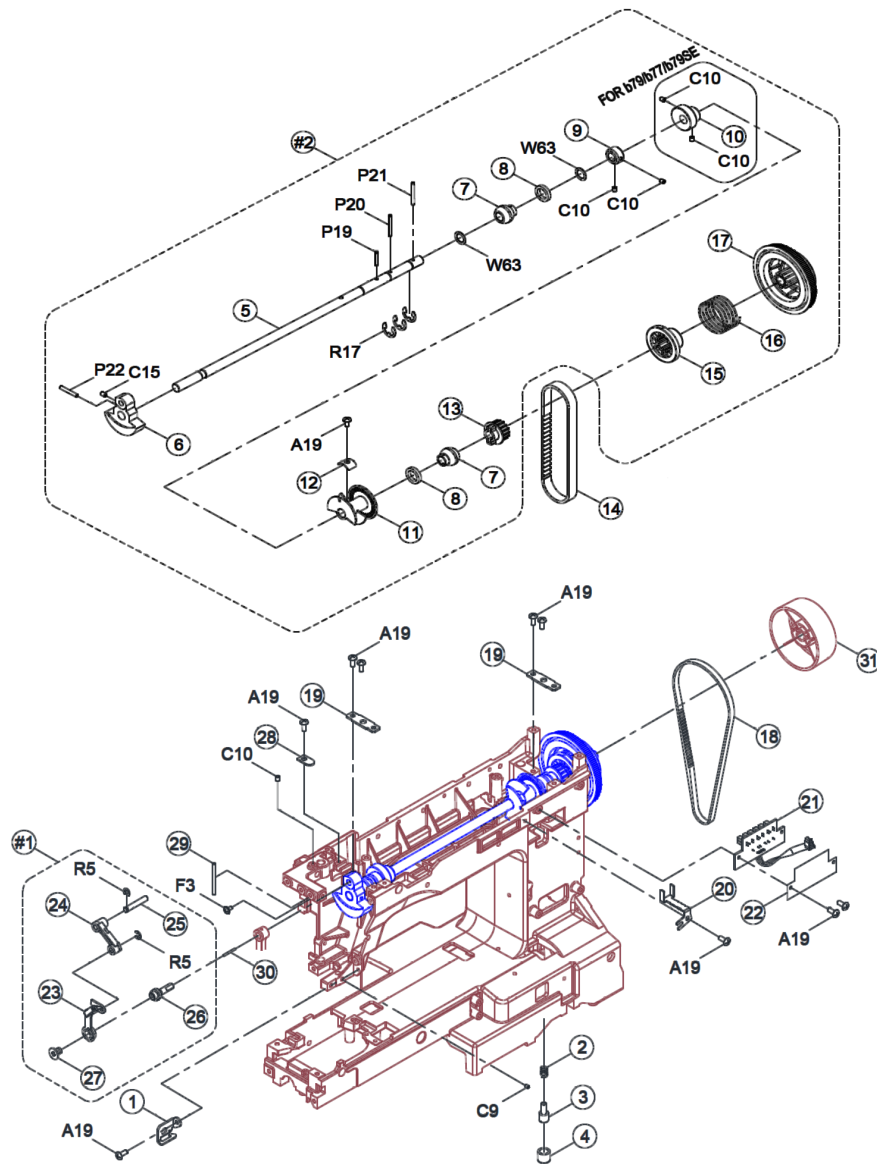

## Covers 2

Pos	Item number	Description	Supplier Part no.
N2	5020209626	Nut (M3*0.5*2.3)	004830016
R6	5020207868	E-Ring (ETW-4, □4*□9*0.6)	003010043

b77

# Upper Shaft

Pos	Item number	Description	Supplier Part no.
-4	5020209492	Thread Take-Up Lever cpl	Q6D0364000
-1	5020210408	THREAD TAKE-UP LEVER CPL.	CJB0094000
-2	5020210371	Upper Shaft b77/b79 cpl	CJA0414000
1	5020209468	Arm Thread Guide Plate	CJB0443001
2	5020205826	Spring	E1A2573006
3	5020205867	Base Plate Adjustment Screw	K82133006
4	5020209377	Free Arm Base Cushion Rubber	K6A0063002
5	5020209470	Arm Shaft	CJA0413000
6	5020209471	Arm Shaft Balance	Q6D0713000
7	5020209473	Arm Shaft Bushing	CJA0423000
8	5020209735	Felt Seal 12.7*18.7*T 3.5 Mm	R1A2823000
9	5020209474	Arm Shaft Collar	CAA0663003
10	5020209475	Shank Cam	CAA0653000
11	5020209476	Rotary Sensor Collar	H1A0743582
12	5020209477	Set Plate	D3A0043002
13	5020209478	Arm Shaft Sprocket	H1A0403000
14	5020209479	Belt	0074505KC1
15	5020207286	Arm Shaft Collar	D5A0583000
16	5020207285	Arm Shaft Clutch	D5A0573003
17	5020209124	Arm Shaft Driver Belt Pulley	H1A0103000
18	5020209482	MOTOR DRIVE BELT	00751602M5
19	5020209483	Arm Shaft Bushing Holder Plate	CFA0033003
20	5020209484	Electric Wire Press Board	CJA1903003
21	5020209485	Photo Sensor cpl	008CJA0025
22	5020209486	Insulating Slice	008CJA0034
24	5020205829	Thread Take Up Lever Supporter	E1A2653000
25	5020206077	Thread Take Up Lever Supporter	V60223003
28	5020209777	Gasket	H13093003
29	5020209488	PRESSER BAR BRACKET SHAFT	CJA1393000
30	5020210062	Oil cotton	Q6D0123000
34	5020209444	Hand Wheel	GJBZ253698
31	5020210438	Hand wheel	CJBZ253698-01
A19	5020206112	Screw (M4*0.7*L8)	004240106
C9	5020206116	Screw (M4*0.7*L4)	004240503