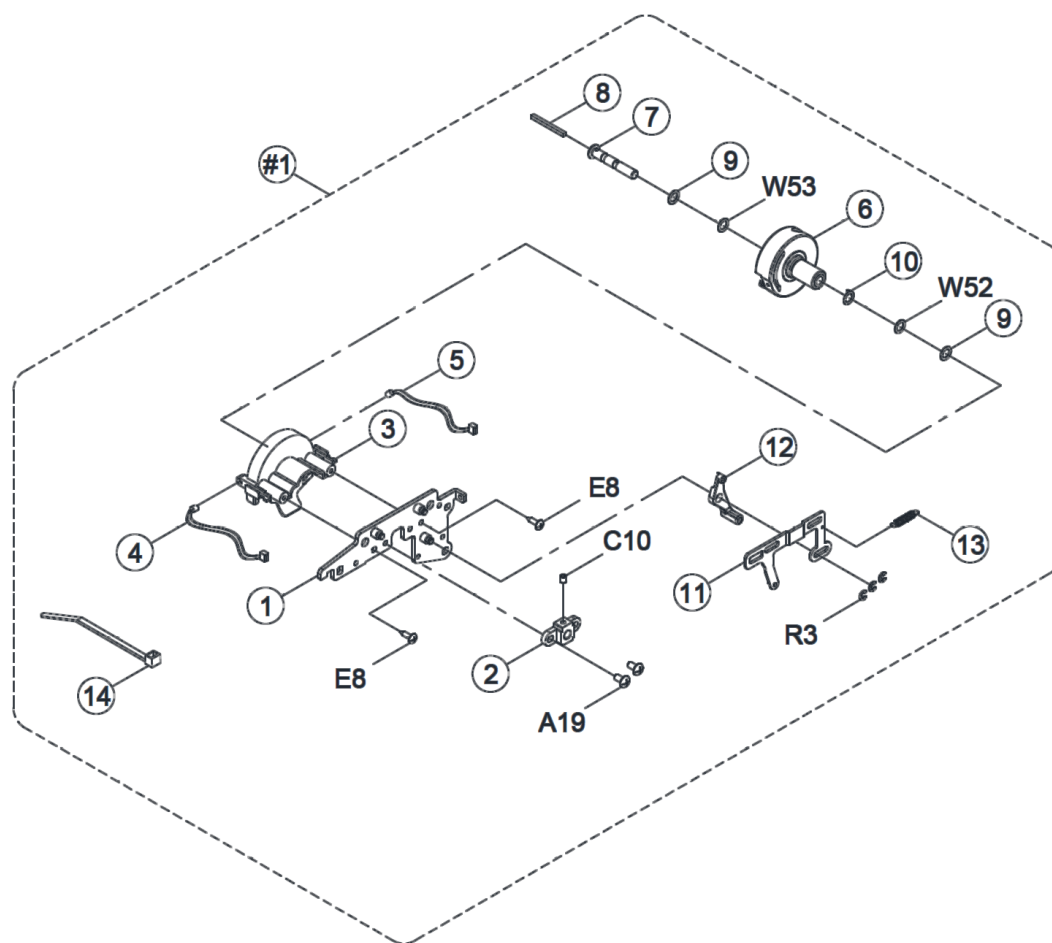

Pos	Item number	Description	Supplier Part no.
-1	5020210485	ROTARY HOOK HOLDER CPL.	CJA0964000
1	5020209715	ROTARY HOOK HOLDER COMPLETE	CJA0965000
2	5020210239	Rotary hook supporter	E1A0543000
3	5020209717	SHUTTLE HOOK COVER	CJA1303582
4	5020209718	ROW LINE	008CJA0031
5	5020209719	ROW LINE	008CJA0032
6	5020209720	SHUTTLE HOOK HOLDER ASSEMBLY	CJA1525000
7	5020206143	Bobbin Shaft	E1A2033000
8	5020206183	Bobbin Shaft Oil Cloth	NB0693000
9	5020206182	Bobbin Shaft Washer	NB0673000
10	5020206272	Bobbin Shaft Washer	NB0683000
11	5020210419	TOOTH LEVER SUPPORTER PLATE CPL.	CJA1015000
12	5020209723	TOOTH LEVER ARM	CJA1043000
13	5020209724	TOOTH LEVER SUPPORTER PLATE SPRING	CJA1023000
14	5020209800	CORD CLIP	002027129
A19	5020206112	Screw (M4*0.7*L8)	004240106
C10	5020206108	Screw (M4*0.7*L5)	004240033
E8	5020209805	Set Screw (M3*0.5*L12)	004230066
R3	5020209524	E-RING (ETW-3, □3.2*□7*0.5)	003011033
W52	5020209721	Washer (□6.2*□9.6*0.25)	0044000200
W53	5020206122	Washer (□6.2*□9.6*0.5)	004400840