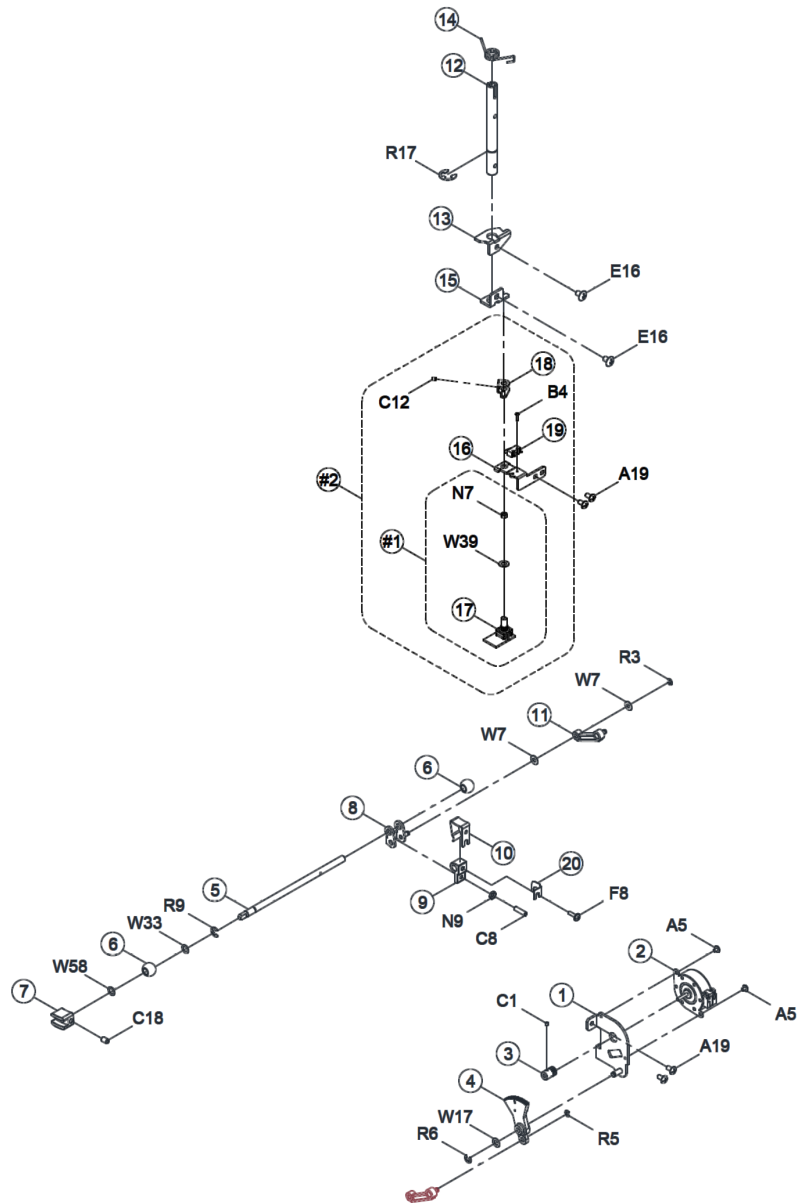

Feed dog unit

Pos	Item number	Description	Supplier Part no.
R6	5020207868	E-Ring (ETW-4, 4*9*0.6)	003010043
R9	5020207869	E-Ring (ETW-5, 5*11*0.6)	003010053
R17	5020209836	E-Ring (ETW-9, 9*18*0.8)	003010093
W7	5020209702	Washer (4*10*0.4)	0043000016
W17	5020209690	WASHER	0043000208
W33	5020209714	Washer	004300946
W39	0043002908	Washer (7.2x12x0.4)	
W58	5020209693	Washer (6.7*11.8*0.5)	004400570