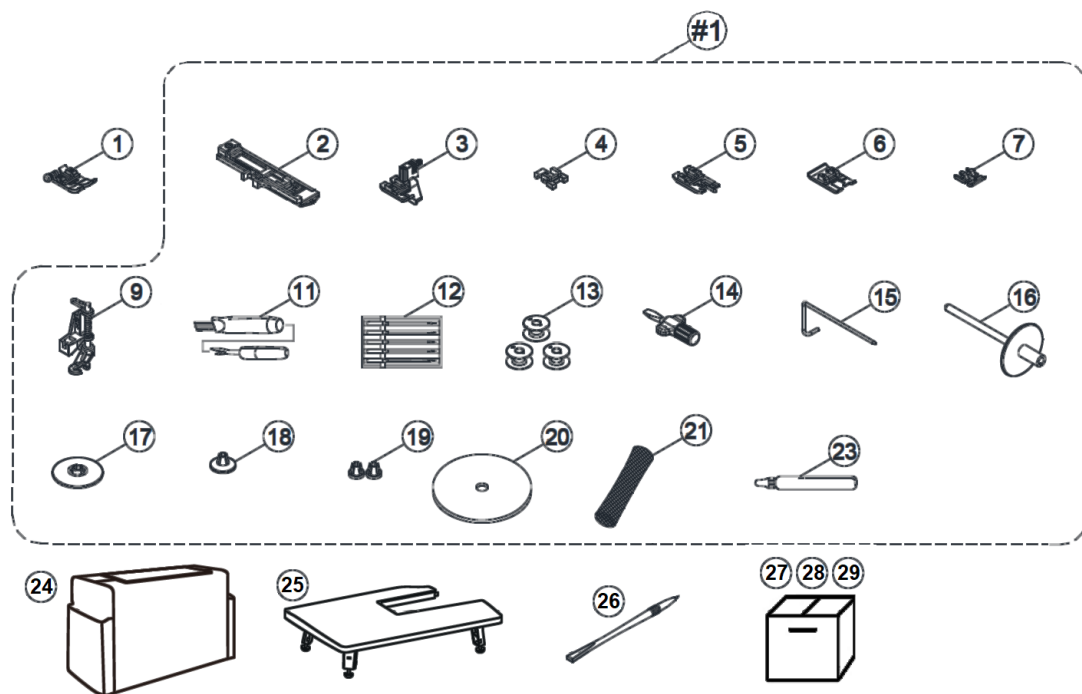

b77

Accessories

Pos	Item number	Description	Supplier Part no.
-1	5020210450	Standard accessories b77 cpl	006C.JB0003
1	5020209289	Zigzag foot	U2-FS3-051
2	5020209298	Buttonhole foot with slide	U2-FS3-060
3	5020209301	Blindstitch foot	U2-FS3-063
4	5020209291	Button-sew-on foot	U2-FS3-053
5	5020209297	Overlock foot	U2-FS3-059
6	5020209299	Embroidery foot	U2-FS3-061
7	5020209290	Zipper foot	U2-FS3-052
9	5020209300	Darning-/Embroidery foot	U2-FS3-062
11	5020209307	Brush & seam ripper	0060A13003
12	0025077102	Needle Set 130/705 H Packed ASS 70-90 (5)	
13	5020209311	BOBBINS 10 PCS. PACKED	U2-FS3-069
14	5020209850	SCREWDRIVER	0060A13001
15	5020209313	Right seam guide	U2-FS3-068
16	5020209852	SPOOL ROD	CJBY013892
17	5020207650	SPOOL SET PLATE	H1D0083892
18	5020209309	Spool disc medium	006D6B0020
18	5020210382	Spool disc medium	CJBY063892
19	5020205927	Spool Holder Small	TA10943892
20	5020209312	SPOOL PIN FELT	006D6B0016
21	5020207937	Thread Net	006R1A0032
23	5020601152	OIL	741814003
24	5020209321	DUST COVER	CJBL014582
25	5020209319	EXTENSION TABLE	CJBY024892
26	5020209320	Touchscreen Pen	S2A0083698
27	5020209286	Color carton b77	027C.JB0515
28	5020209968	Face plate Styrofoam	025C.JB0015
29	5020209936	Polyform b77	025C.JB0004