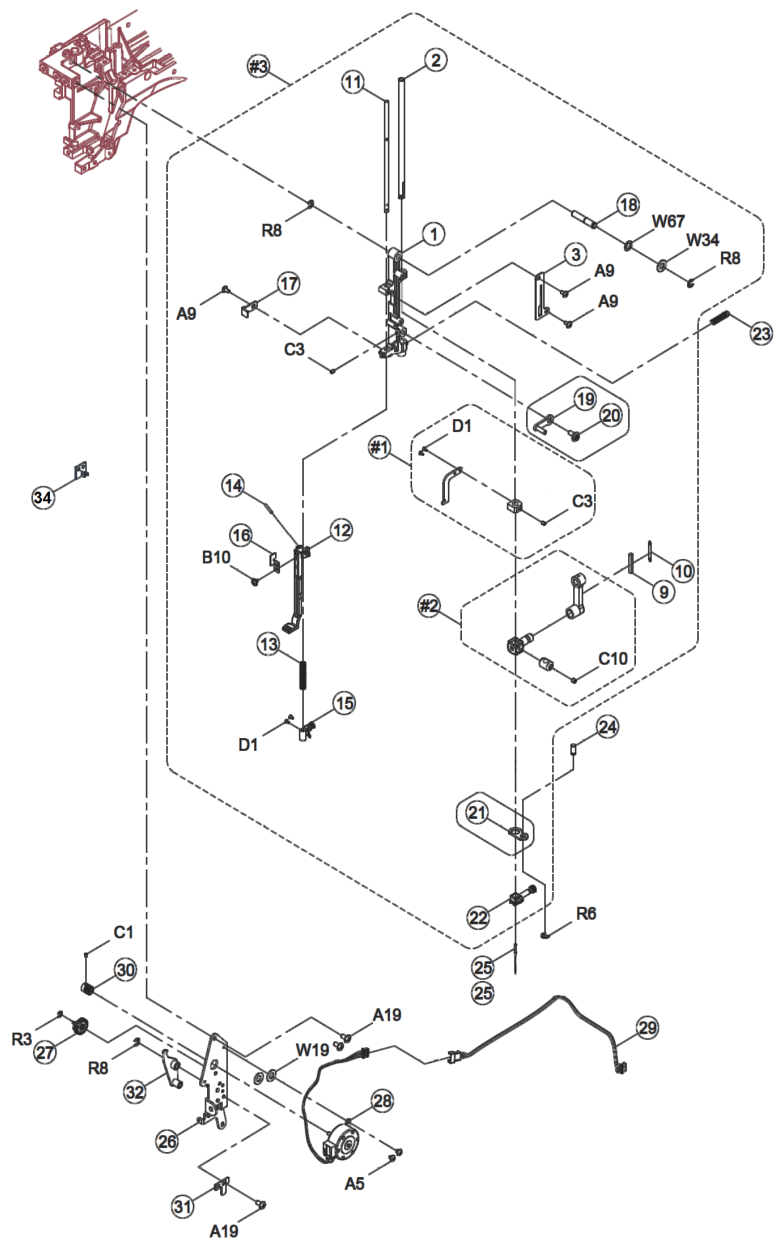

b77

Needlebar with support

Pos	Item number	Description	Supplier Part no.
34	5020209658	Photo Sensor Cpl needle threader	008CJA0021
A5	5020209828	Screw(M3*0.5*4A)	0042300066
A9	5020206545	Screw (M3*0.5*L6)	004230016
A19	5020206112	Screw (M4*0.7*L8)	004240106
B10	5020209825	Screw (M3*0.5*L6)	004230082
C1	5020209755	Screw (M3*0.5*L3)	004230433
C3	5020209557	Screw (M3*0.5*L4)	004230483
C10	5020206108	Screw (M4*0.7*L5)	004240033
D1	5020207095	SCREW (M2*0.4*L4)	004220203
R3	5020209524	E-RING (ETW-3, □3.2*□7*0.5)	003011033
R6	5020207868	E-Ring (ETW-4, □4*□9*0.6)	003010043
R8	5020209691	E-Ring (ETW-4, □4*□9*0.6)	003010046
W19	5020209602	Washer (□5.2*□10*0.2)	004300713
W34	5020209668	Washer (□6.5*□13*1)	004300043
W67	5020209570	Washer (□6.4*□11*1*0.15)	004500670